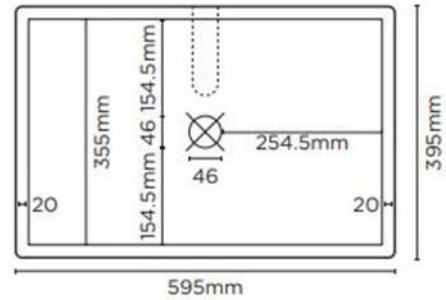

Product Specification Sheet

Box Surface Mount Basin Mint – BX1-1-0-MI

Add form and shape to your aesthetic and pastel to your palette. The structured form sits beautifully on surface tops throughout your home.

- ✓ Made from UHP concrete
- ✓ 17.8L Bowl capacity
- ✓ No taphole
- ✓ No overflow
- ✓ Requires 32mm or 40mm standard plug and waste (not included)
- ✓ Each basin sold supports Carbon Positive Australia's tree planting program and reduces our carbon footprint
- ✓ Mint finish

nood co.

AVAILABLE COLOURS

PLAN VIEW

SECTION VIEW