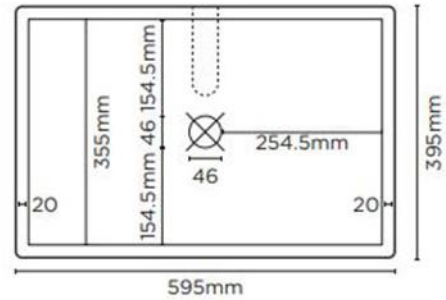

Product Specification Sheet

Box Surface Mount Basin Blush Pink – BX1-1-0-BL

Add form and shape to your aesthetic and pastel to your palette. The structured form sits beautifully on surface tops throughout your home.

- ✓ Made from UHP concrete
- ✓ 17.8L Bowl capacity
- ✓ No taphole
- ✓ No overflow
- ✓ Requires 32mm or 40mm standard plug and waste (not included)
- ✓ Each basin sold supports Carbon Positive Australia's tree planting program and reduces our carbon footprint
- ✓ Blush pink finish

AVAILABLE COLOURS

nood co.

PLAN VIEW

SECTION VIEW