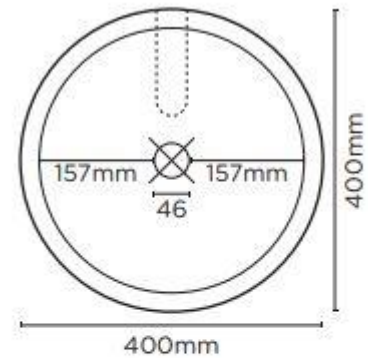

Product Specification Sheet

Bowl Surface Mount Basin Two Tone Teal – BL2-1-0-TE

The Bowl Basin is back with a stunning new outfit. Two tones add a dynamic to your bathroom space like never before seen.

- ✓ Made from UHP concrete
- ✓ 8.9L Bowl capacity
- ✓ No taphole
- ✓ No overflow
- ✓ Requires 32mm or 40mm standard plug and waste (not included)
- ✓ Each basin sold supports Carbon Positive Australia's tree planting program and reduces our carbon footprint
- ✓ Two Tone Teal finish

nood co.

AVAILABLE COLOURS

PLAN VIEW

SECTION VIEW