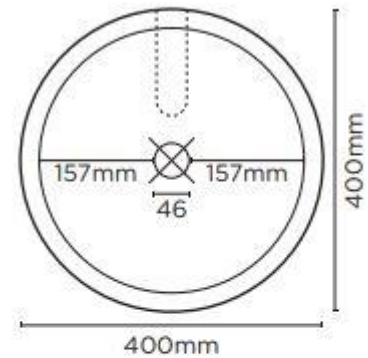

Product Specification Sheet

Bowl Surface Mount Basin Two Tone Sand – BL2-1-0-SA

The Bowl Basin is back with a stunning new outfit. Two tones add a dynamic to your bathroom space like never before seen.

- ✓ Made from UHP concrete
- ✓ 8.9L Bowl capacity
- ✓ No taphole
- ✓ No overflow
- ✓ Requires 32mm or 40mm standard plug and waste (not included)
- ✓ Each basin sold supports Carbon Positive Australia's tree planting program and reduces our carbon footprint
- ✓ Two Tone Sand finish

nood co.

AVAILABLE COLOURS

PLAN VIEW

SECTION VIEW