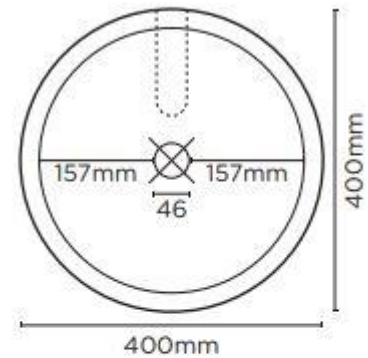

Product Specification Sheet

Bowl Surface Mount Basin Two Tone Powder Blue – BL2-1-0-PO

The Bowl Basin is back with a stunning new outfit. Two tones add a dynamic to your bathroom space like never before seen.

- ✓ Made from UHP concrete
- ✓ 8.9L Bowl capacity
- ✓ No taphole
- ✓ No overflow
- ✓ Requires 32mm or 40mm standard plug and waste (not included)
- ✓ Each basin sold supports Carbon Positive Australia's tree planting program and reduces our carbon footprint
- ✓ Two Tone Power Blue finish

nood co.

AVAILABLE COLOURS

PLAN VIEW

SECTION VIEW