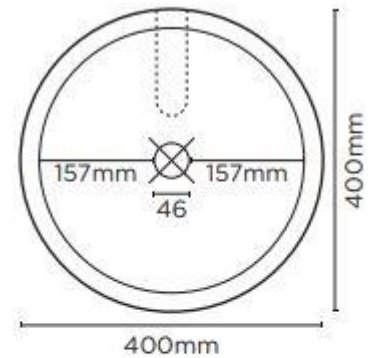

Product Specification Sheet

Bowl Surface Mount Basin Two Tone Mint – BL2-1-0-MI

The Bowl Basin is back with a stunning new outfit. Two tones add a dynamic to your bathroom space like never before seen.

- ✓ Made from UHP concrete
- ✓ 8.9L Bowl capacity
- ✓ No taphole
- ✓ No overflow
- ✓ Requires 32mm or 40mm standard plug and waste (not included)
- ✓ Each basin sold supports Carbon Positive Australia's tree planting program and reduces our carbon footprint
- ✓ Two Tone Mint finish

nood co.

AVAILABLE COLOURS

PLAN VIEW

SECTION VIEW