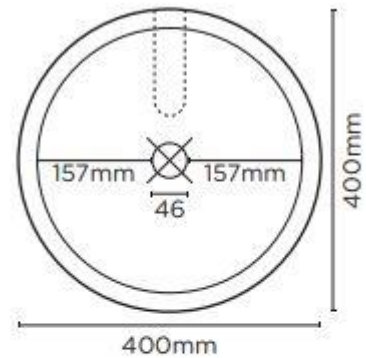

Product Specification Sheet

Bowl Surface Mount Basin Two Tone Copan Blue – BL2-1-0-CO

The Bowl Basin is back with a stunning new outfit. Two tones add a dynamic to your bathroom space like never before seen.

- ✓ Made from UHP concrete
- ✓ 8.9L Bowl capacity
- ✓ No taphole
- ✓ No overflow
- ✓ Requires 32mm or 40mm standard plug and waste (not included)
- ✓ Each basin sold supports Carbon Positive Australia's tree planting program and reduces our carbon footprint
- ✓ Two Tone Copan Blue

nood co.

AVAILABLE COLOURS

PLAN VIEW

SECTION VIEW