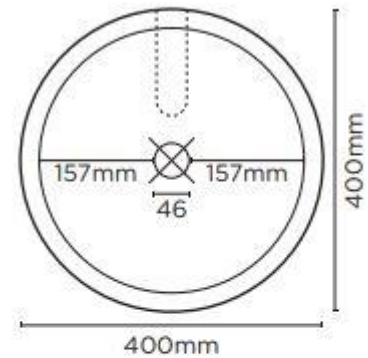

Product Specification Sheet

Bowl Surface Mount Basin Two Tone Clay – BL2-1-0-CL

The Bowl Basin is back with a stunning new outfit. Two tones add a dynamic to your bathroom space like never before seen.

- ✓ Made from UHP concrete
- ✓ 8.9L Bowl capacity
- ✓ No taphole
- ✓ No overflow
- ✓ Requires 32mm or 40mm standard plug and waste (not included)
- ✓ Each basin sold supports Carbon Positive Australia's tree planting program and reduces our carbon footprint
- ✓ Two Tone Clay

nood co.

AVAILABLE COLOURS

PLAN VIEW

SECTION VIEW