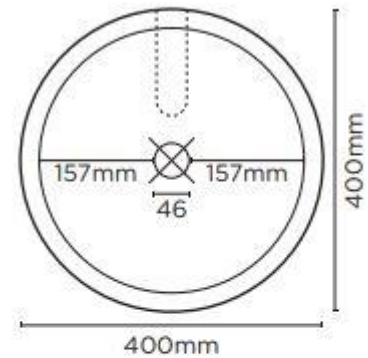

Product Specification Sheet

Bowl Surface Mount Basin Two Tone Charcoal – BL2-1-0-CH

The Bowl Basin is back with a stunning new outfit. Two tones add a dynamic to your bathroom space like never before seen.

- ✓ Made from UHP concrete
- ✓ 8.9L Bowl capacity
- ✓ No taphole
- ✓ No overflow
- ✓ Requires 32mm or 40mm standard plug and waste (not included)
- ✓ Each basin sold supports Carbon Positive Australia's tree planting program and reduces our carbon footprint
- ✓ Two Tone Charcoal

nood co.

AVAILABLE COLOURS

PLAN VIEW

SECTION VIEW