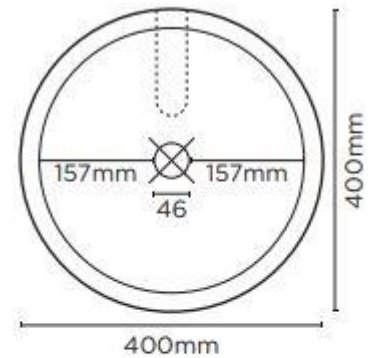

Product Specification Sheet

Bowl Surface Mount Basin Sky Grey – BL1-1-0-SK

The Bowl Basin is feminine and refined. Dainty curves and soft pastels fuse together as this modest basin heroes your bathroom.

- ✓ Made from UHP concrete
- ✓ 8.9L Bowl capacity
- ✓ No taphole
- ✓ No overflow
- ✓ Requires 32mm or 40mm standard plug and waste (not included)
- ✓ Each basin sold supports Carbon Positive Australia's tree planting program and reduces our carbon footprint
- ✓ Sky Grey finish

nood co.

AVAILABLE COLOURS

PLAN VIEW

SECTION VIEW