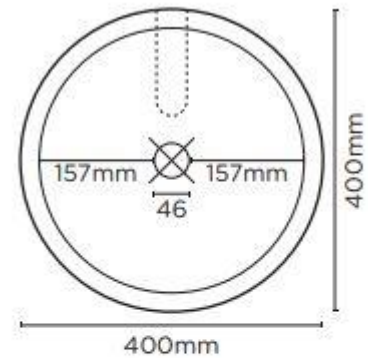

Product Specification Sheet

Bowl Surface Mount Basin Pastel Peach – BL1-1-0-PA

The Bowl Basin is feminine and refined. Dainty curves and soft pastels fuse together as this modest basin heroes your bathroom.

- ✓ Made from UHP concrete
- ✓ 8.9L Bowl capacity
- ✓ No taphole
- ✓ No overflow
- ✓ Requires 32mm or 40mm standard plug and waste (not included)
- ✓ Each basin sold supports Carbon Positive Australia's tree planting program and reduces our carbon footprint
- ✓ Pastel Peach finish

nood co.

AVAILABLE COLOURS

PLAN VIEW

SECTION VIEW