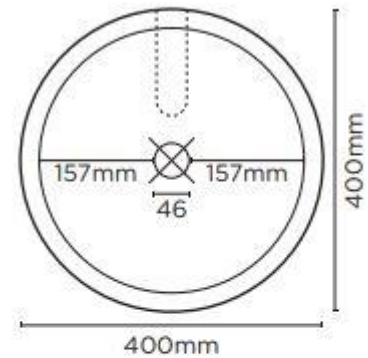

Product Specification Sheet

Bowl Surface Mount Basin Blush Pink – BL1-1-0-BL

The Bowl Basin is feminine and refined. Dainty curves and soft pastels fuse together as this modest basin heroes your bathroom.

- ✓ Made from UHP concrete
- ✓ 8.9L Bowl capacity
- ✓ No taphole
- ✓ No overflow
- ✓ Requires 32mm or 40mm standard plug and waste (not included)
- ✓ Each basin sold supports Carbon Positive Australia's tree planting program and reduces our carbon footprint
- ✓ Blush pink finish

nood co.

AVAILABLE COLOURS

PLAN VIEW

SECTION VIEW