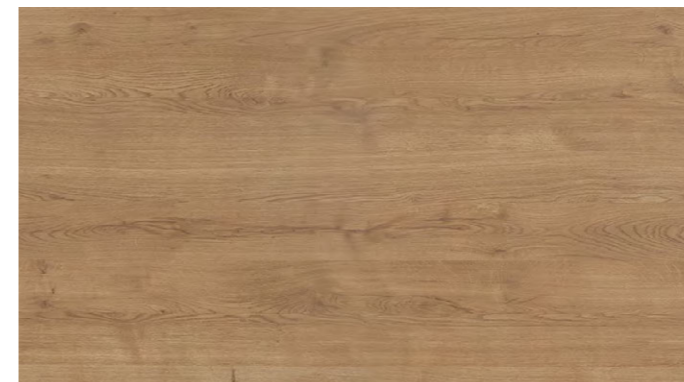

Scan the QR code to order your free samples.

LAMINEX White Painted Wood Matt

LAMINEX Concrete Formwood Texture

POLYTEC Boston Oak Woodmatt

POLYTEC Prime Oak Woodmatt

LAMINEX Classic Oak Texture

POLYTEC Angora Oak Woodmatt

LAMINEX Tassie Oak Texture

LAMINEX Elegant Oak Texture

POLYTEC Coastal Oak Woodmatt

LAMINEX Rural Oak Texture

LAMINEX Planked Urban Oak Texture

LAMINEX Artisan Beamwood Texture

Note for woodgrain cabinets: Due to manufacturing process grain patterns do not line up across panels. Horizontal grain is standard on vanity units. Grain direction may vary for talboys and shavers. Some woodgrains have a matt finish while others have a realistic texture. While the colours in this brochure are to the highest standard in printing, it should only be used as an indication of actual product design. Please visit your local showroom to view larger samples. Colours may be substituted for alternative matching brands.

NOTE: Woodgrain finishes are not available on shaker routed cabinets.

Standard Woodgrain Colours Continued

Scan the QR code to order your free samples.

LAMINEX Oxidised Beamwood Texture

POLYTEC Notaio Walnut Woodmatt