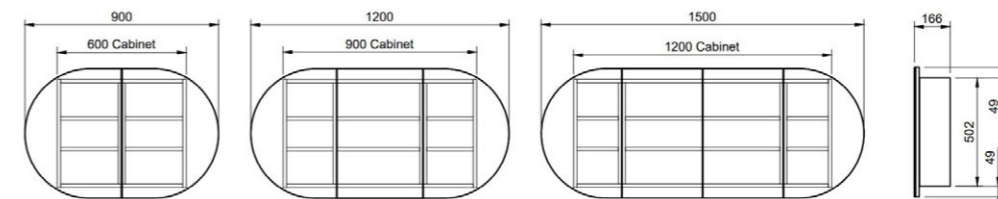

Ballad Shaving Cabinet

01.

With gracefully curved ends, the Ballad Shaving Cabinet takes on a modern and stylish silhouette, elevating its sleek rectangular design. You can now store in style!

- Upgrade to Platinum option with Luxe Graphite interior and glass internal shelves to match Platinum vanities
- Semi-recessed option available upon request
- Optional under cabinet lighting available (additional charges apply)