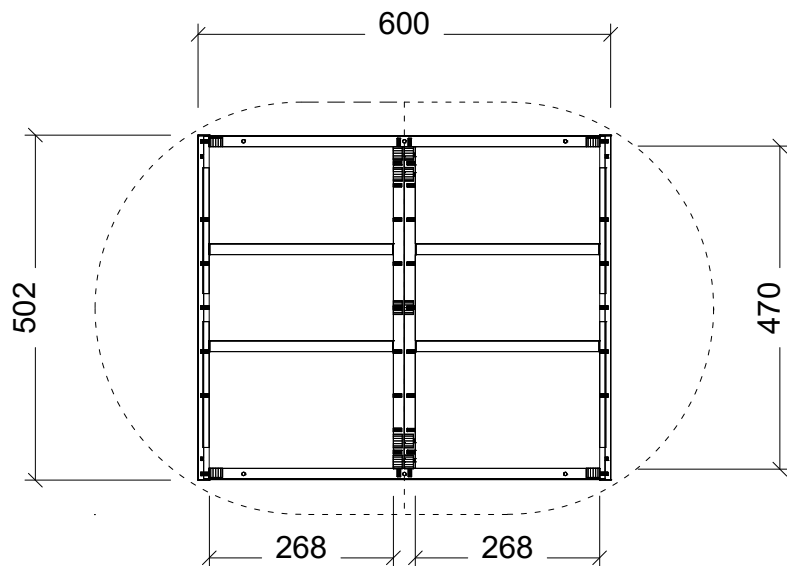

NOTE: When ordering please specify which finish you would like your cabinetry in

Range	Ballad
Mount	Wall Hung
Size	900
SKU	BAL-SC-900-D-G

NOTES

Revision	01
Date	01/09/23

DIMENSIONS SHOWN ARE IN MILLIMETERS, ARE NOMINAL ONLY AND SUBJECT TO CHANGE AT ANY TIME.
DO NOT SCALE DRAWINGS. INSTALLER TO CONFIRM ALL DIMENSIONS ON-SITE PRIOR TO INSTALL.
SIZE VARIATION (+/- 3%) IS TO BE EXPECTED ON CERAMIC TOPS.
E&OE.