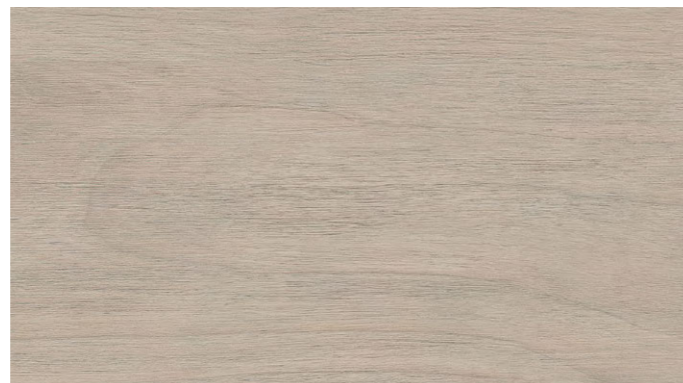

Standard Woodgrain Colours

Woodgrain finishes capture the colour and texture of natural timbers such as oak, maple and walnut. They add warmth and colour to your bathroom while being ultra durable, easy to clean and affordable. Choose any of these colours - at no extra cost!

Scan the QR code to order your free samples.

LAMINEX White Painted Wood Matt

LAMINEX Concrete Formwood Texture

POLYTEC Boston Oak Woodmatt

POLYTEC Prime Oak Woodmatt

LAMINEX Classic Oak Texture

POLYTEC Angora Oak Woodmatt

LAMINEX Tassie Oak Texture

LAMINEX Elegant Oak Texture

POLYTEC Coastal Oak Woodmatt

LAMINEX Rural Oak Texture

LAMINEX Planked Urban Oak Texture

LAMINEX Artisan Beamwood Texture

Note for woodgrain cabinets: Due to manufacturing process grain patterns do not line up across panels. Horizontal grain is standard on vanity units. Grain direction may vary for talboys and shavers. Some woodgrains have a matt finish while others have a realistic texture. While the colours in this brochure are to the highest standard in printing, it should only be used as an indication of actual product design. Please visit your local showroom to view larger samples. Colours may be substituted for alternative matching brands.