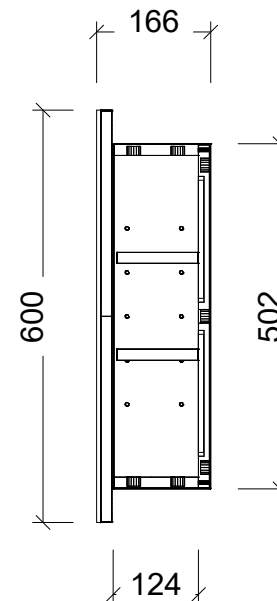

NOTE: When ordering please specify which finish you would like your cabinetry in

Range	Ballad
Mount	Wall Hung
Size	900
SKU	BAL-SC-900-D-G

NOTES

Revision	01
Date	01/09/23

DIMENSIONS SHOWN ARE IN MILLIMETERS, ARE NOMINAL ONLY AND SUBJECT TO CHANGE AT ANY TIME.
DO NOT SCALE DRAWINGS. INSTALLER TO CONFIRM ALL DIMENSIONS ON-SITE PRIOR TO INSTALL.
SIZE VARIATION (+/- 3%) IS TO BE EXPECTED ON CERAMIC TOPS.
E&OE.