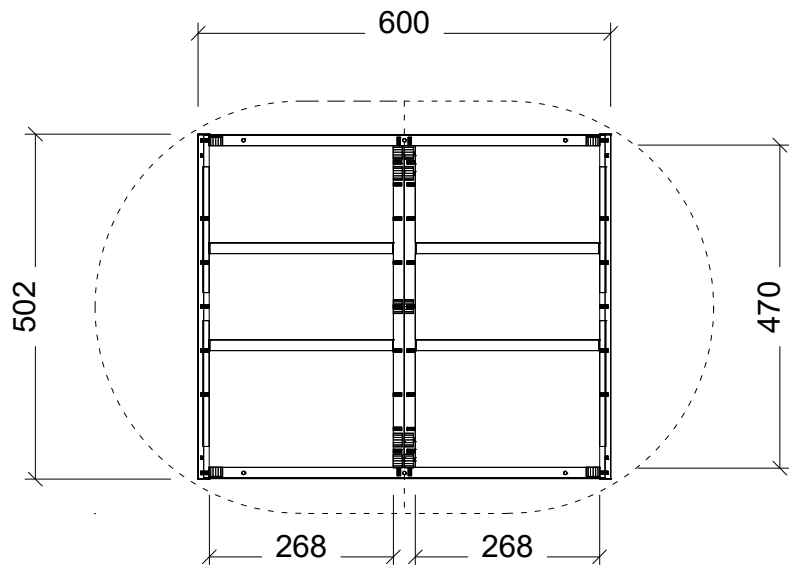

NOTE: When ordering please specify which finish you would like your cabinetry in

Range	Ballad
Mount	Wall Hung
Size	900
SKU	BAL-SC-900-D-G

NOTES

Revision	01
Date	01/09/23

DIMENSIONS SHOWN ARE IN MILLIMETERS, ARE NOMINAL ONLY AND SUBJECT TO CHANGE AT ANY TIME.
DO NOT SCALE DRAWINGS. INSTALLER TO CONFIRM ALL DIMENSIONS ON-SITE PRIOR TO INSTALL.
SIZE VARIATION (+/- 3%) IS TO BE EXPECTED ON CERAMIC TOPS.
E&OE.