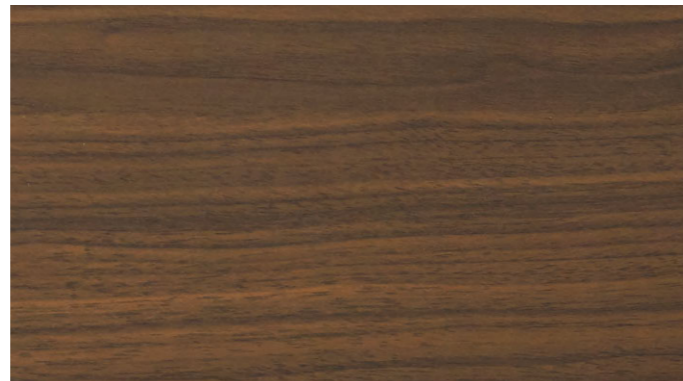

LAMINEX Milano Walnut Matt