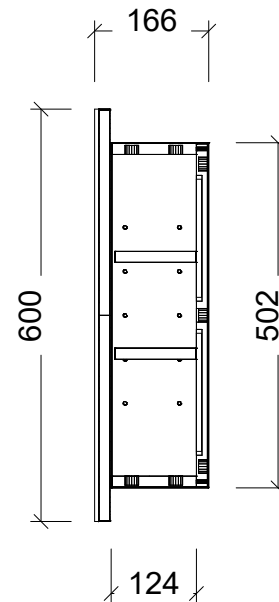

NOTE: When ordering please specify which finish you would like your cabinetry in

Range	Ballad
Mount	Wall Hung
Size	900
SKU	BAL-SC-900-D-G

NOTES

Revision	01
Date	01/09/23

DIMENSIONS SHOWN ARE IN MILLIMETERS, ARE NOMINAL ONLY AND SUBJECT TO CHANGE AT ANY TIME.
DO NOT SCALE DRAWINGS. INSTALLER TO CONFIRM ALL DIMENSIONS ON-SITE PRIOR TO INSTALL.
SIZE VARIATION (+/- 3%) IS TO BE EXPECTED ON CERAMIC TOPS.
E&OE.