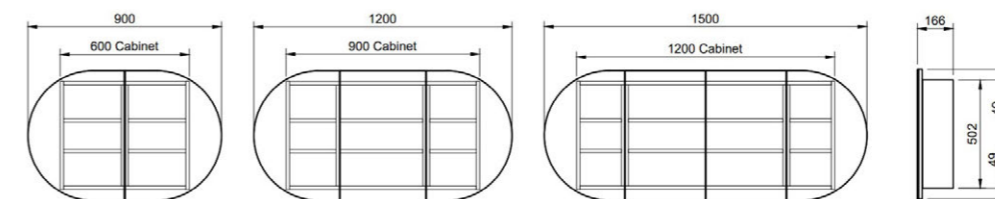

With gracefully curved ends, the Ballad Shaving Cabinet takes on a modern and stylish silhouette, elevating its sleek rectangular design. You can now store in style!

- Upgrade to Platinum option with Luxe Graphite interior and glass internal shelves to match Platinum vanities
- Semi-recessed option available upon request
- Optional under cabinet lighting available (additional charges apply)