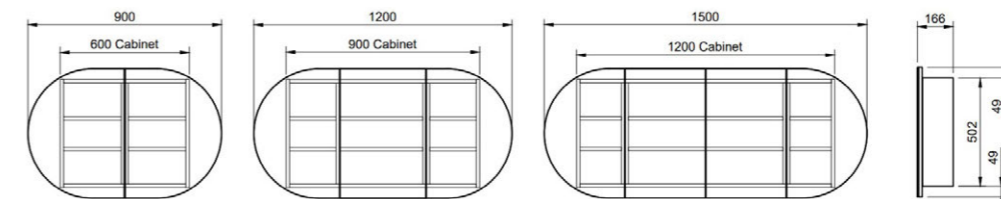

Ballad Shaving Cabinet

01.

With gracefully curved ends, the Ballad Shaving Cabinet takes on a modern and stylish silhouette, elevating its sleek rectangular design. You can now store in style!

- Upgrade to Platinum option with Luxe Graphite interior and glass internal shelves to match Platinum vanities
- Semi-recessed option available upon request
- Optional under cabinet lighting available (additional charges apply)