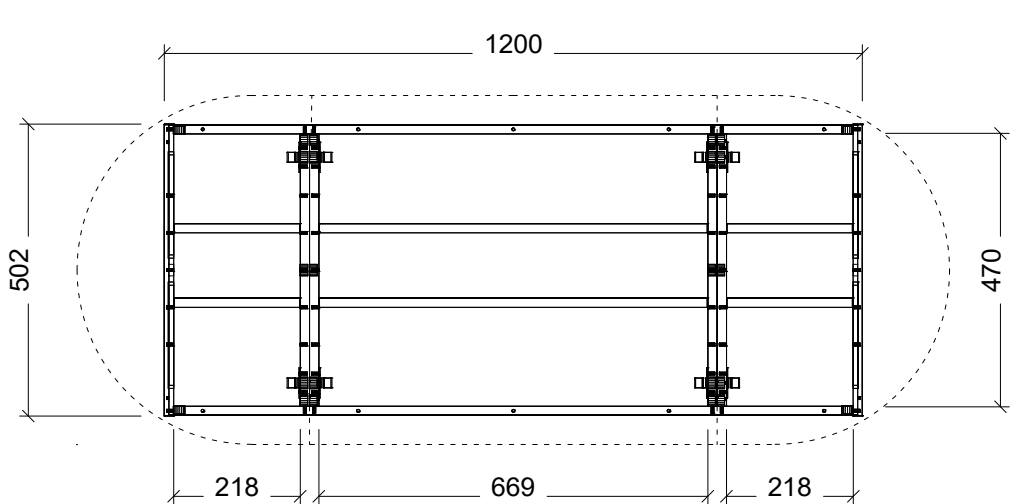

NOTE: When ordering please specify which finish you would like your cabinetry in

Range	Ballad
Mount	Wall Hung
Size	1500
SKU	BAL-SC-1500-4-G

NOTES

Revision	01
Date	01/09/23

DIMENSIONS SHOWN ARE IN MILLIMETERS, ARE NOMINAL ONLY AND SUBJECT TO CHANGE AT ANY TIME.
DO NOT SCALE DRAWINGS.
INSTALLER TO CONFIRM ALL DIMENSIONS ON-SITE PRIOR TO INSTALL.
SIZE VARIATION (+/- 3%) IS TO BE EXPECTED ON CERAMIC TOPS.
E&OE.