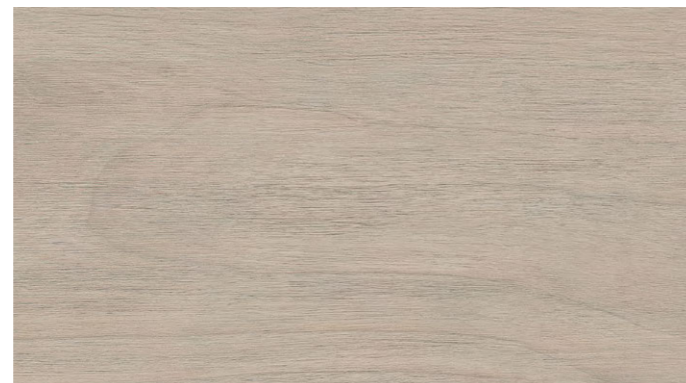

Standard Woodgrain Colours

Scan the QR code to order your free samples.

Woodgrain finishes capture the colour and texture of natural timbers such as oak, maple and walnut. They add warmth and colour to your bathroom while being ultra durable, easy to clean and affordable. Choose any of these colours - at no extra cost!

LAMINEX White Painted Wood Matt

LAMINEX Concrete Formwood Texture

POLYTEC Boston Oak Woodmatt

POLYTEC Prime Oak Woodmatt

LAMINEX Classic Oak Texture

POLYTEC Angora Oak Woodmatt

LAMINEX Tassie Oak Texture

LAMINEX Elegant Oak Texture

POLYTEC Coastal Oak Woodmatt

LAMINEX Rural Oak Texture

LAMINEX Planked Urban Oak Texture

LAMINEX Artisan Beamwood Texture

Note for woodgrain cabinets: Due to manufacturing process grain patterns do not line up across panels. Horizontal grain is standard on vanity units. Grain direction may vary for talboys and shavers. Some woodgrains have a matt finish while others have a realistic texture. While the colours in this brochure are to the highest standard in printing, it should only be used as an indication of actual product design. Please visit your local showroom to view larger samples. Colours may be substituted for alternative matching brands.