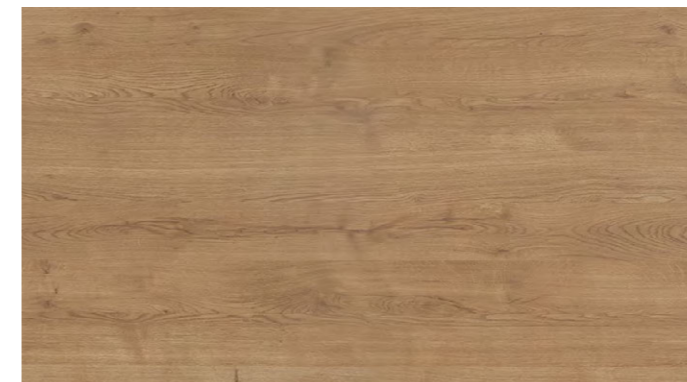

LAMINEX White Painted Wood Matt

LAMINEX Concrete Formwood Texture

POLYTEC Boston Oak Woodmatt

POLYTEC Prime Oak Woodmatt

LAMINEX Classic Oak Texture

POLYTEC Angora Oak Woodmatt

LAMINEX Tassie Oak Texture

LAMINEX Elegant Oak Texture

POLYTEC Coastal Oak Woodmatt

LAMINEX Rural Oak Texture

LAMINEX Planked Urban Oak Texture

LAMINEX Artisan Beamwood Texture

Note for woodgrain cabinets: Due to manufacturing process grain patterns do not line up across panels. Horizontal grain is standard on vanity units. Grain direction may vary for talboys and shavers. Some woodgrains have a matt finish while others have a realistic texture. While the colours in this brochure are to the highest standard in printing, it should only be used as an indication of actual product design. Please visit your local showroom to view larger samples. Colours may be substituted for alternative matching brands.