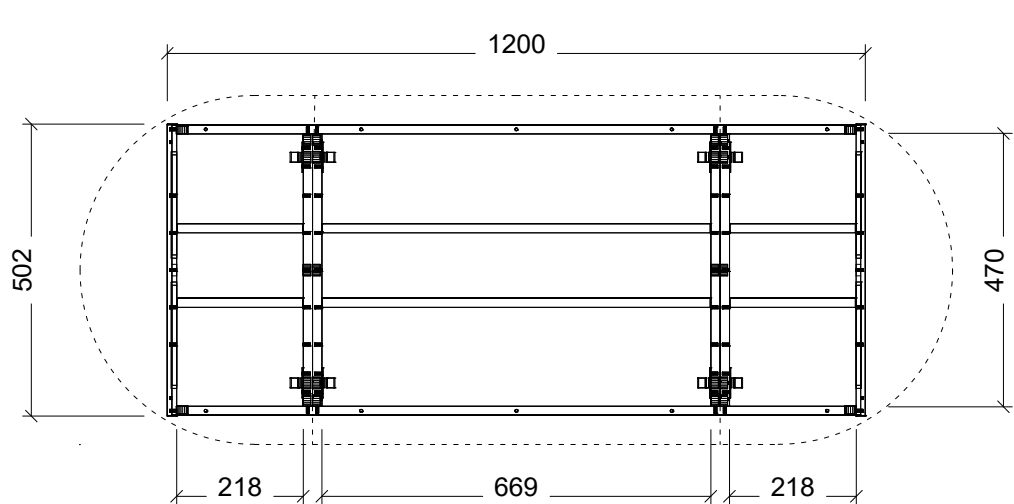

NOTE: When ordering please specify which finish you would like your cabinetry in

Range	Ballad
Mount	Wall Hung
Size	1500
SKU	BAL-SC-1500-4-G

NOTES

Revision	01
Date	01/09/23

DIMENSIONS SHOWN ARE IN MILLIMETERS, ARE NOMINAL ONLY AND SUBJECT TO CHANGE AT ANY TIME.
DO NOT SCALE DRAWINGS.
INSTALLER TO CONFIRM ALL DIMENSIONS ON-SITE PRIOR TO INSTALL.
SIZE VARIATION (+/- 3%) IS TO BE EXPECTED ON CERAMIC TOPS.
E&OE.