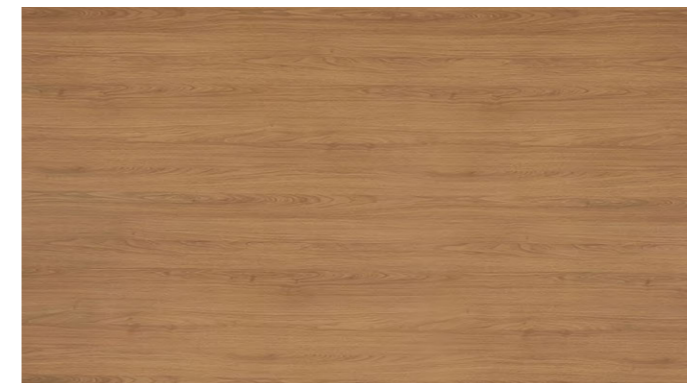

LAMINEX White Painted Wood Matt

LAMINEX Concrete Formwood Texture

POLYTEC Boston Oak Woodmatt

POLYTEC Prime Oak Woodmatt

LAMINEX Classic Oak Texture

POLYTEC Angora Oak Woodmatt

LAMINEX Tassie Oak Texture

LAMINEX Elegant Oak Texture

POLYTEC Coastal Oak Woodmatt

LAMINEX Rural Oak Texture

LAMINEX Planked Urban Oak Texture

LAMINEX Artisan Beamwood Texture

Note for woodgrain cabinets: Due to manufacturing process grain patterns do not line up across panels. Horizontal grain is standard on vanity units. Grain direction may vary for talboys and shavers. Some woodgrains have a matt finish while others have a realistic texture. While the colours in this brochure are to the highest standard in printing, it should only be used as an indication of actual product design. Please visit your local showroom to view larger samples. Colours may be substituted for alternative matching brands.