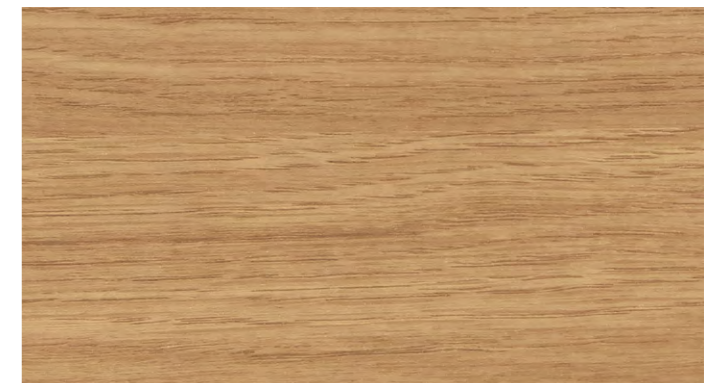

LAMINEX Elegant Oak Texture