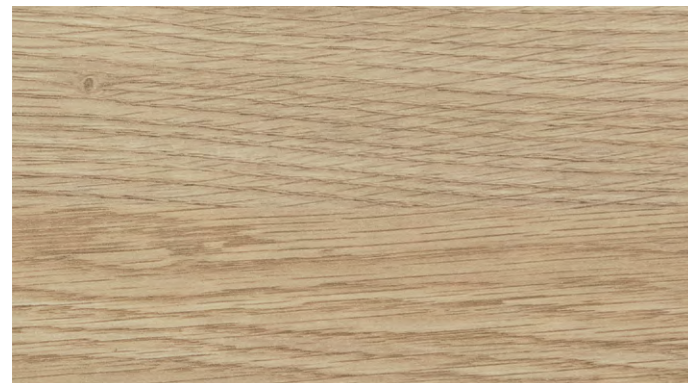

Standard Woodgrain Colours

Scan the QR code to order your free samples.

Woodgrain finishes capture the colour and texture of natural timbers such as oak, maple and walnut. They add warmth and colour to your bathroom while being ultra durable, easy to clean and affordable. Choose any of these colours - at no extra cost!

LAMINEX White Painted Wood Matt

LAMINEX Concrete Formwood Texture

POLYTEC Boston Oak Woodmatt

POLYTEC Prime Oak Woodmatt

LAMINEX Classic Oak Texture

POLYTEC Angora Oak Woodmatt

LAMINEX Tassie Oak Texture

LAMINEX Elegant Oak Texture