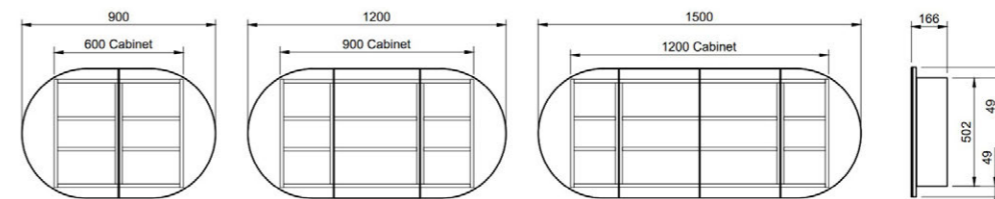

Ballad Shaving Cabinet

01.

With gracefully curved ends, the Ballad Shaving Cabinet takes on a modern and stylish silhouette, elevating its sleek rectangular design. You can now store in style!

- Upgrade to Platinum option with Luxe Graphite interior and glass internal shelves to match Platinum vanities
- Semi-recessed option available upon request
- Optional under cabinet lighting available (additional charges apply)