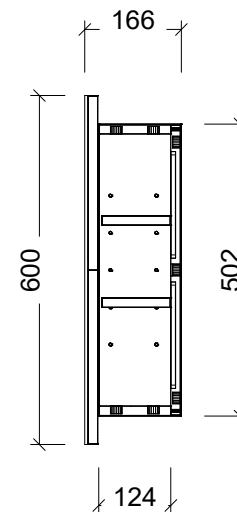

NOTE: When ordering please specify which finish you would like your cabinetry in

Range	Ballad
Mount	Wall Hung
Size	1500
SKU	BAL-SC-1500-4-G

NOTES

Revision	01
Date	01/09/23

DIMENSIONS SHOWN ARE IN MILLIMETERS, ARE NOMINAL ONLY AND SUBJECT TO CHANGE AT ANY TIME.
DO NOT SCALE DRAWINGS.
INSTALLER TO CONFIRM ALL DIMENSIONS ON-SITE PRIOR TO INSTALL.
SIZE VARIATION (+/- 3%) IS TO BE EXPECTED ON CERAMIC TOPS.
E&OE.