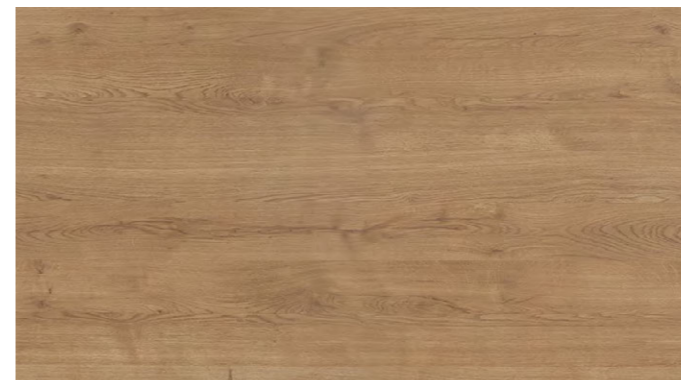

Copyright ©

Timberline

22 Myrtle Drive, Armidale NSW 2350
www.timberline.com.au
02 6773 8500

Standard Woodgrain Colours

Woodgrain finishes capture the colour and texture of natural timbers such as oak, maple and walnut. They add warmth and colour to your bathroom while being ultra durable, easy to clean and affordable. Choose any of these colours - at no extra cost!

Scan the QR code to order your free samples.

LAMINEX White Painted Wood Matt

LAMINEX Concrete Formwood Texture

POLYTEC Boston Oak Woodmatt

POLYTEC Prime Oak Woodmatt

LAMINEX Classic Oak Texture

POLYTEC Angora Oak Woodmatt

LAMINEX Tassie Oak Texture

LAMINEX Elegant Oak Texture

POLYTEC Coastal Oak Woodmatt

LAMINEX Rural Oak Texture

LAMINEX Planked Urban Oak Texture

LAMINEX Artisan Beamwood Texture

Note for woodgrain cabinets: Due to manufacturing process grain patterns do not line up across panels. Horizontal grain is standard on vanity units. Grain direction may vary for tallboys and shavers. Some woodgrains have a matt finish while others have a realistic texture. While the colours in this brochure are to the highest standard in printing, it should only be used as an indication of actual product design. Please visit your local showroom to view larger samples. Colours may be substituted for alternative matching brands.

NOTE: Woodgrain finishes are not available on shaker routed cabinets.

Standard Woodgrain Colours Continued

Scan the QR code to order your free samples.

LAMINEX Oxidised Beamwood Texture

POLYTEC Notaio Walnut Woodmatt