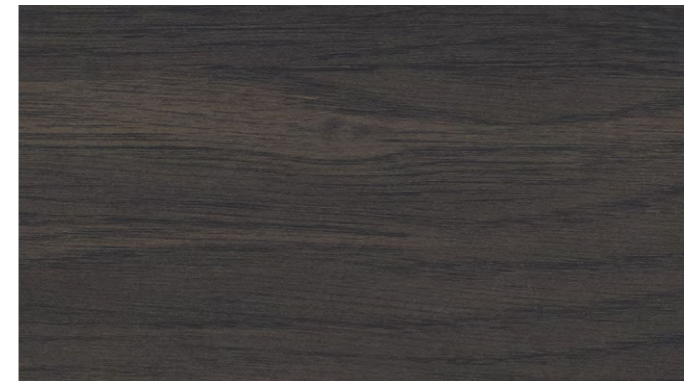

LAMINEX Tassie Oak Texture

LAMINEX Elegant Oak Texture

POLYTEC Coastal Oak Woodmatt

LAMINEX Rural Oak Texture

LAMINEX Planked Urban Oak Texture

LAMINEX Artisan Beamwood Texture

Note for woodgrain cabinets: Due to manufacturing process grain patterns do not line up across panels. Horizontal grain is standard on vanity units. Grain direction may vary for tallboys and shavers. Some woodgrains have a matt finish while others have a realistic texture. While the colours in this brochure are to the highest standard in printing, it should only be used as an indication of actual product design. Please visit your local showroom to view larger samples. Colours may be substituted for alternative matching brands.

NOTE: Woodgrain finishes are not available on shaker routed cabinets.

Standard Woodgrain Colours Continued

Scan the QR code to order your free samples.

LAMINEX Oxidised Beamwood Texture

POLYTEC Notaio Walnut Woodmatt

POLYTEC Palomera Oak Woodmatt

POLYTEC Havana Oak Woodmatt

POLYTEC Antico Oak Woodmatt

LAMINEX Milano Walnut Matt

POLYTEC Bottega Oak Woodmatt

POLYTEC Estella Oak Woodmatt

POLYTEC Florentine Walnut Woodmatt

LAMINEX Aged Walnut Texture