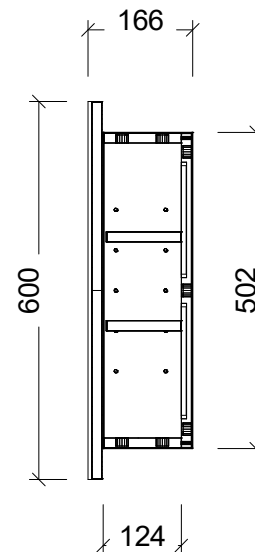

NOTE: When ordering please specify which finish you would like your cabinetry in

Range	Ballad
Mount	Wall Hung
Size	1200
SKU	BAL-SC-1200-3-G

NOTES

Revision	01
Date	01/09/23

DIMENSIONS SHOWN ARE IN MILLIMETERS, ARE NOMINAL ONLY AND SUBJECT TO CHANGE AT ANY TIME.
DO NOT SCALE DRAWINGS. INSTALLER TO CONFIRM ALL DIMENSIONS ON-SITE PRIOR TO INSTALL.
SIZE VARIATION (+/- 3%) IS TO BE EXPECTED ON CERAMIC TOPS.
E&OE.