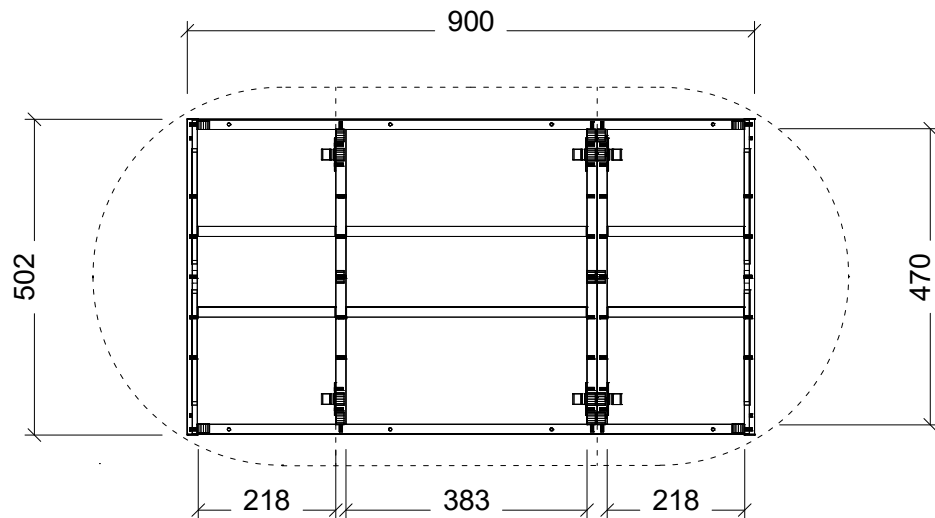

NOTE: When ordering please specify which finish you would like your cabinetry in

Range	Ballad
Mount	Wall Hung
Size	1200
SKU	BAL-SC-1200-3-G

NOTES

Revision	01
Date	01/09/23

DIMENSIONS SHOWN ARE IN MILLIMETERS, ARE NOMINAL ONLY AND SUBJECT TO CHANGE AT ANY TIME.
DO NOT SCALE DRAWINGS. INSTALLER TO CONFIRM ALL DIMENSIONS ON-SITE PRIOR TO INSTALL.
SIZE VARIATION (+/- 3%) IS TO BE EXPECTED ON CERAMIC TOPS.
E&OE.