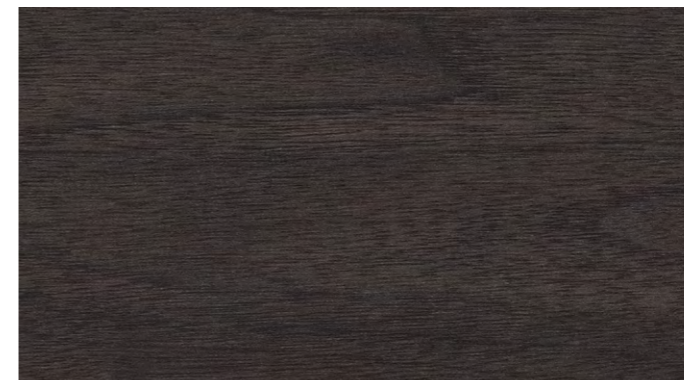

POLYTEC Perugian Walnut Woodmatt

Note for woodgrain cabinets: Due to manufacturing process grain patterns do not line up across panels. Horizontal grain is standard on vanity units. Grain direction may vary for talboys and shavers. Some woodgrains have a matt finish while others have a realistic texture. While the colours in this brochure are to the highest standard in printing, it should only be used as an indication of actual product design. Please visit your local showroom to view larger samples. Colours may be substituted for alternative matching brands.

NOTE: Woodgrain finishes are not available on shaker routed cabinets.