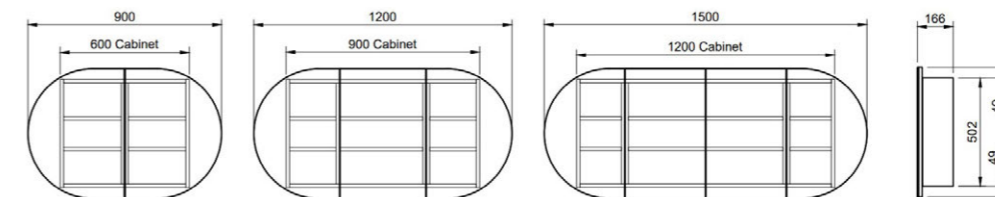

Ballad Shaving Cabinet

01.

With gracefully curved ends, the Ballad Shaving Cabinet takes on a modern and stylish silhouette, elevating its sleek rectangular design. You can now store in style!

- Upgrade to Platinum option with Luxe Graphite interior and glass internal shelves to match Platinum vanities
- Semi-recessed option available upon request
- Optional under cabinet lighting available (additional charges apply)