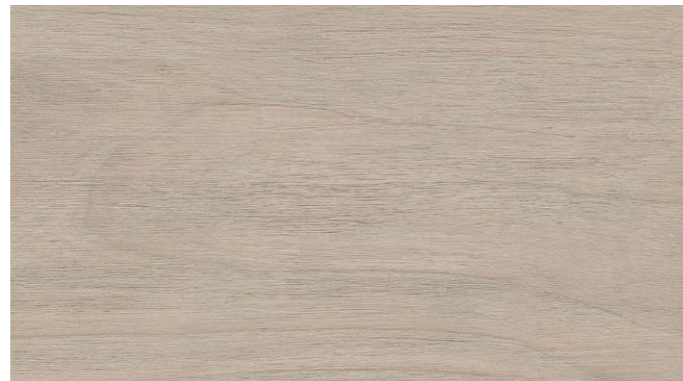

Standard Woodgrain Colours

Scan the QR code to order your free samples.

Woodgrain finishes capture the colour and texture of natural timbers such as oak, maple and walnut. They add warmth and colour to your bathroom while being ultra durable, easy to clean and affordable. Choose any of these colours - at no extra cost!

LAMINEX White Painted Wood Matt

LAMINEX Concrete Formwood Texture

POLYTEC Boston Oak Woodmatt

POLYTEC Prime Oak Woodmatt

LAMINEX Classic Oak Texture

POLYTEC Angora Oak Woodmatt

LAMINEX Tassie Oak Texture

LAMINEX Elegant Oak Texture

POLYTEC Coastal Oak Woodmatt

LAMINEX Rural Oak Texture

LAMINEX Planked Urban Oak Texture

LAMINEX Artisan Beamwood Texture

Note for woodgrain cabinets: Due to manufacturing process grain patterns do not line up across panels. Horizontal grain is standard on vanity units. Grain direction may vary for talboys and shavers. Some woodgrains have a matt finish while others have a realistic texture. While the colours in this brochure are to the highest standard in printing, it should only be used as an indication of actual product design. Please visit your local showroom to view larger samples. Colours may be substituted for alternative matching brands.