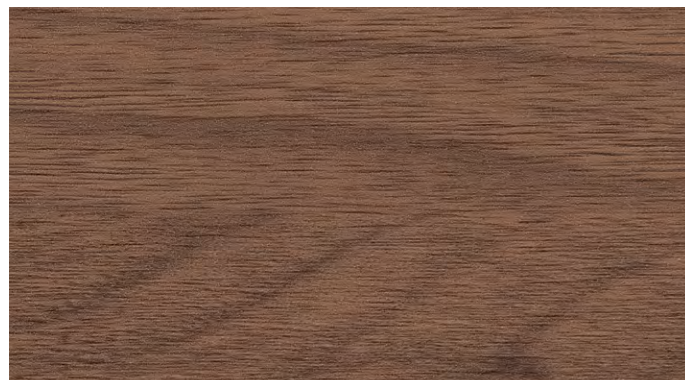

POLYTEC Florentine Walnut Woodmatt