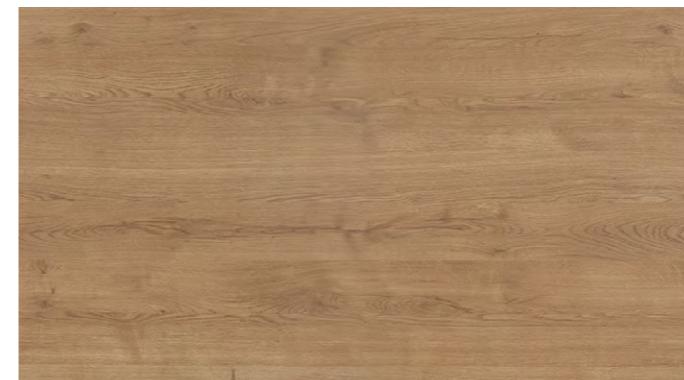

LAMINEX White Painted Wood Matt

LAMINEX Concrete Formwood Texture

POLYTEC Boston Oak Woodmatt

POLYTEC Prime Oak Woodmatt

LAMINEX Classic Oak Texture

POLYTEC Angora Oak Woodmatt

LAMINEX Tassie Oak Texture

LAMINEX Elegant Oak Texture

POLYTEC Coastal Oak Woodmatt

LAMINEX Rural Oak Texture

LAMINEX Planked Urban Oak Texture

LAMINEX Artisan Beamwood Texture

Note for woodgrain cabinets: Due to manufacturing process grain patterns do not line up across panels. Horizontal grain is standard on vanity units. Grain direction may vary for talboys and shavers. Some woodgrains have a matt finish while others have a realistic texture. While the colours in this brochure are to the highest standard in printing, it should only be used as an indication of actual product design. Please visit your local showroom to view larger samples. Colours may be substituted for alternative matching brands.