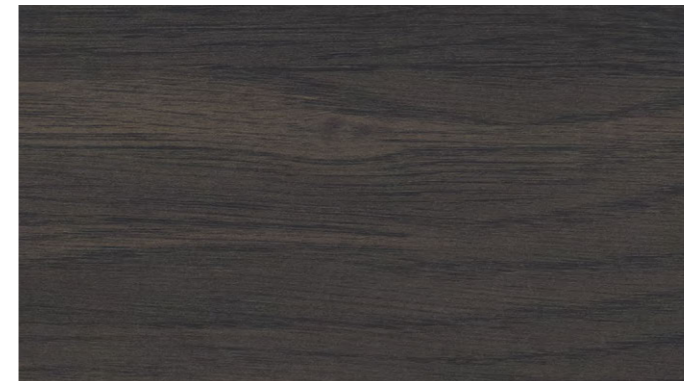

POLYTEC Bottega Oak Woodmatt