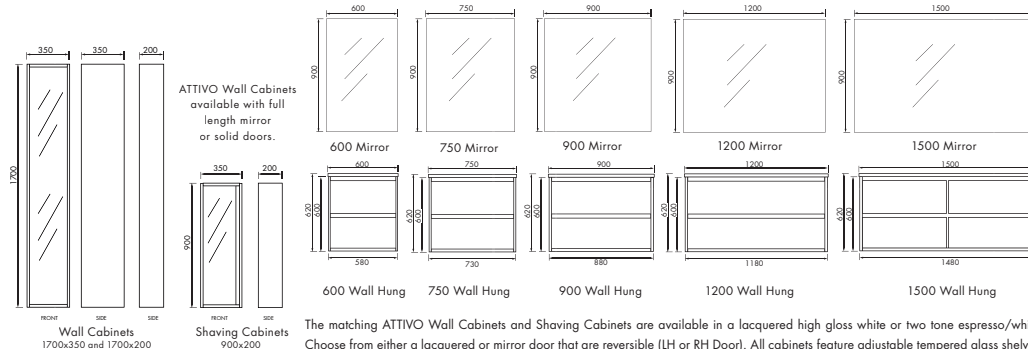

Select from the stylish ATTIVO Wall Cabinets and Shaving Cabinets with a lacquered or mirror door. ATTIVO Vanities are matched with a bevel edged mirror that can be fitted either vertically or horizontally.

ATTIVO Vanities feature self closing drawers that glide effortlessly on metal runners.

ATTIVO 600 Wall Hung Vanity with 1700 Wall Cabinet, 900 Shaving Cabinet and Matching 600 Mirror.

ATTIVO 750 Wall Hung Vanity with 1700 Wall Cabinet, 900 Shaving Cabinet and Matching 750 Mirror.

ATTIVO 900 Wall Hung Vanity with 1700 Wall Cabinet and Matching 900 Mirror.

ATTIVO 1500 Wall Hung Vanity with 1700 Wall Cabinets and Matching 1500 Mirror.

The matching ATTIVO Wall Cabinets and Shaving Cabinets are available in a lacquered high gloss white or two tone espresso/white. Choose from either a lacquered or mirror door that are reversible (LH or RH Door). All cabinets feature adjustable tempered glass shelves.