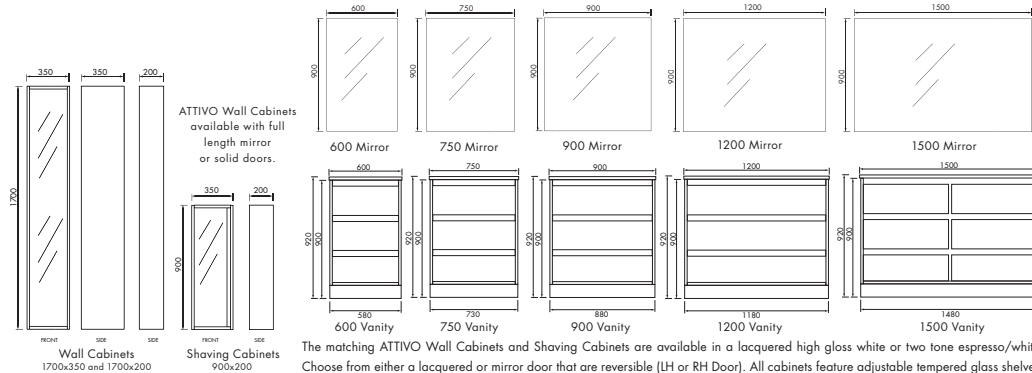

ATTIVO Traditional Vanities Full Height 900mm

ATTIVO 600 Vanity with 1700 Wall Cabinet and Matching 600 Mirror.

ATTIVO 750 Vanity with 1700 Wall Cabinet, 900 Shaving Cabinet and Matching 750 Mirror.

ATTIVO 900 Vanity with 900 Shaving Cabinets and Matching 900 Mirror.

ATTIVO 1500 Vanity with 1700 Wall Cabinet, 900 Shaving Cabinet and Matching 1500 Mirror.

ATTIVO 1200 Wall Hung Vanity with 1700 Wall Cabinet and Matching 1200 Mirror.

ATTIVO

ATTIVO Wall Hung quality built vanities in classic white or two tone espresso/white in a high gloss lacquer finish. ATTIVO Vanity Tops (ITH Only) are crafted from white seamless one piece smooth to touch vitreous china. The Wall Hung cabinets are easy to install as they are supplied with a separate mounting board that is fixed to the wall prior to cabinet installation.

Select from the stylish ATTIVO Wall Cabinets and Shaving Cabinets with a lacquered or mirror door. ATTIVO Vanities are matched with a bevel edged mirror that can be fitted either vertically or horizontally.