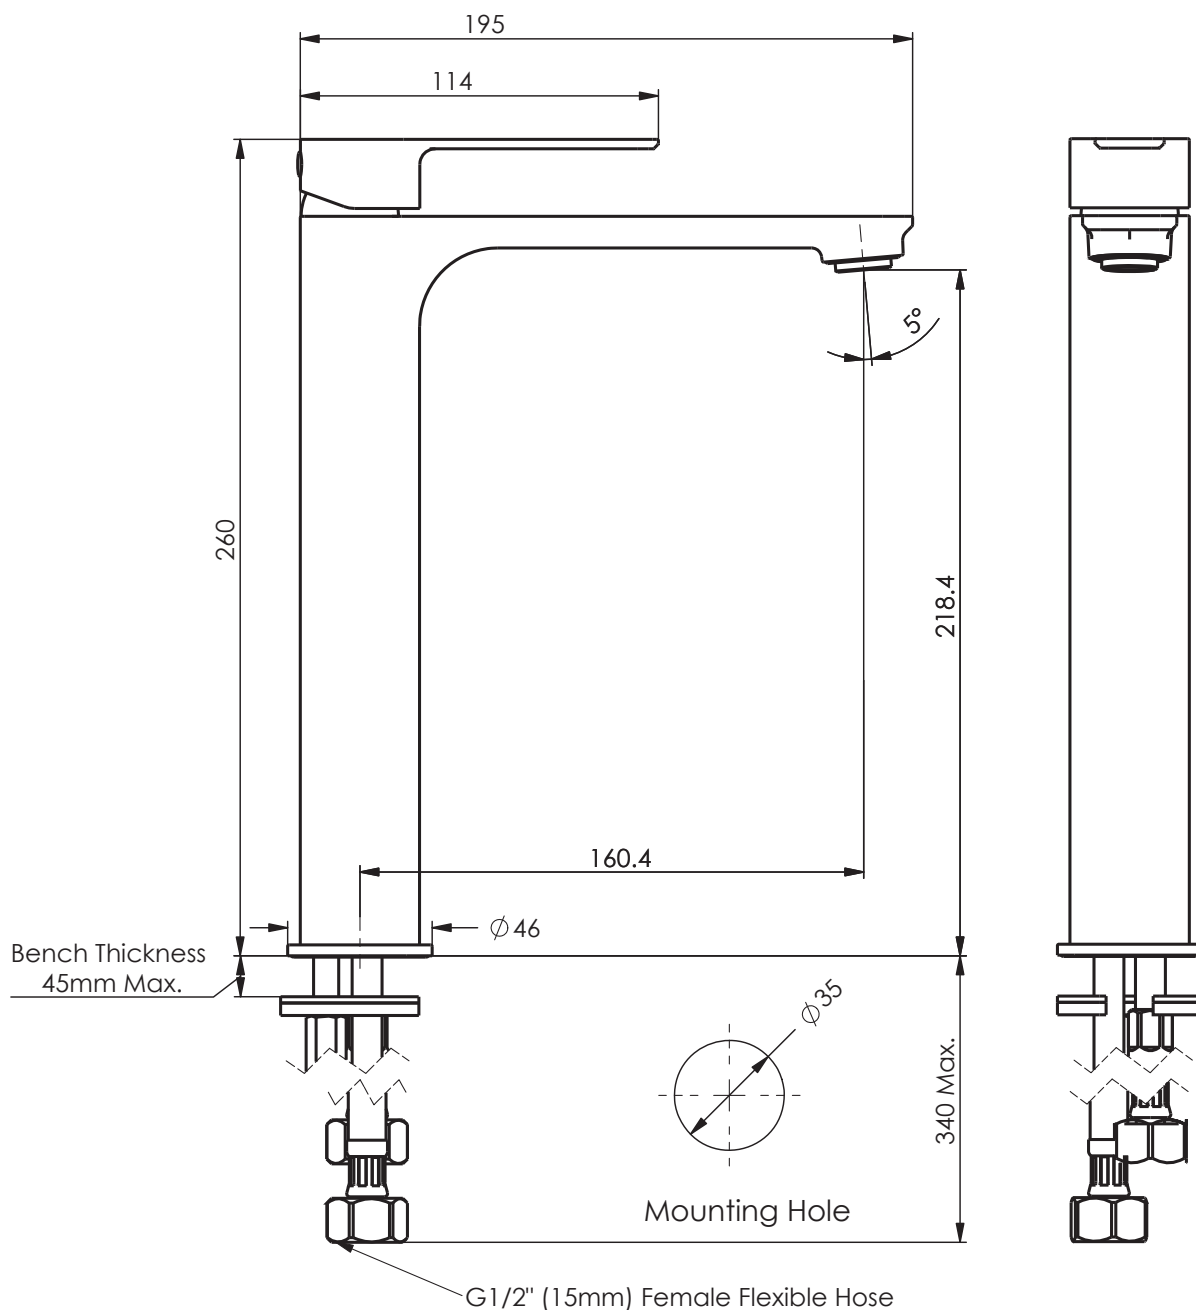

ASTRO II Tower Basin Mixer

25138501 | T38266 | Chrome
25138511 | T38266 | Brushed Nickel
25138571 | T38266 | Matte Black
25138561 | T38266 | Brushed Brass
25138591 | T38266 | Gun Metal

WELS 5 Star 6.0L/M
Fixed Spout