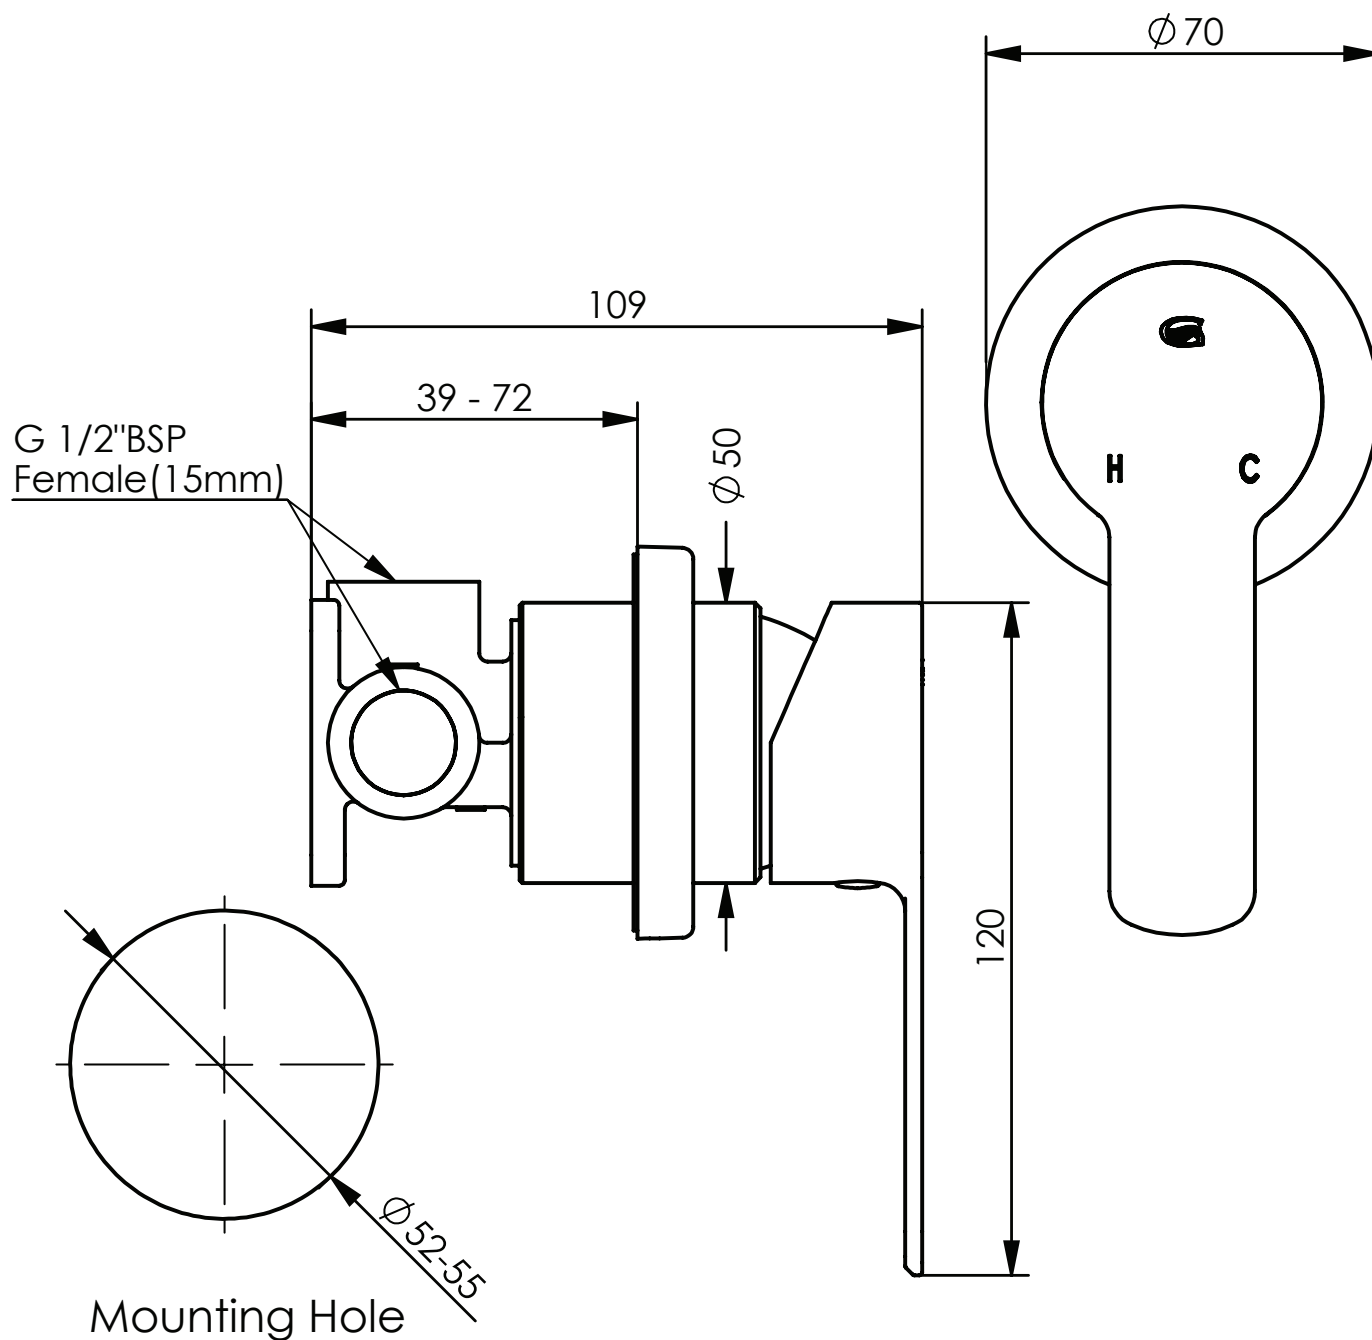

ASTRO II

Mini Shower Mixer

- 25249006 | Chrome
- 25249016 | Brushed Nickel
- 25249076 | Matte Black
- 25249066 | Brushed Brass
- 25249096 | Gun Metal

WELS N/A

AU PHONE - 1800 244 487
EMAIL - aussales@greenstapware.com
WEBSITE - greenstapware.com.au