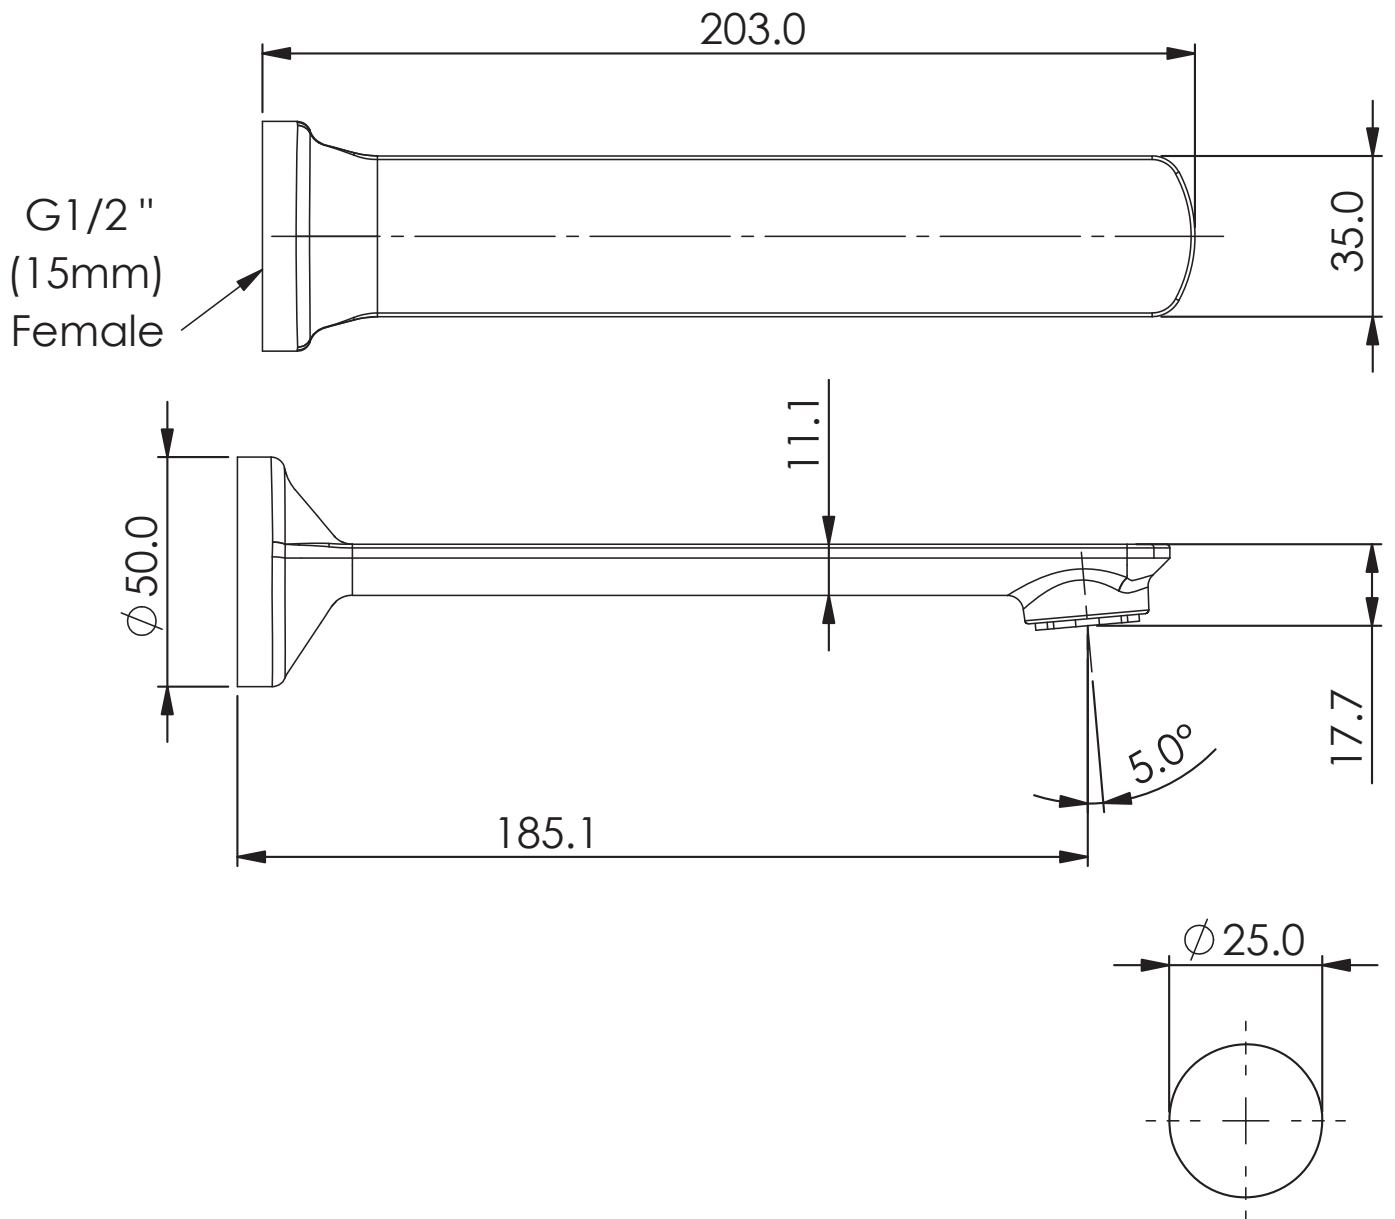

ASTRO II Bath Spout

- 255660 | Chrome
- 255661 | Brushed Nickel
- 255667 | Matte Black
- 255666 | Brushed Brass
- 255669 | Gun Metal

WELS N/A
Fixed Spout

Mounting Hole

AU PHONE - 1800 244 487
EMAIL - aussales@greenstapware.com
WEBSITE - greenstapware.com.au