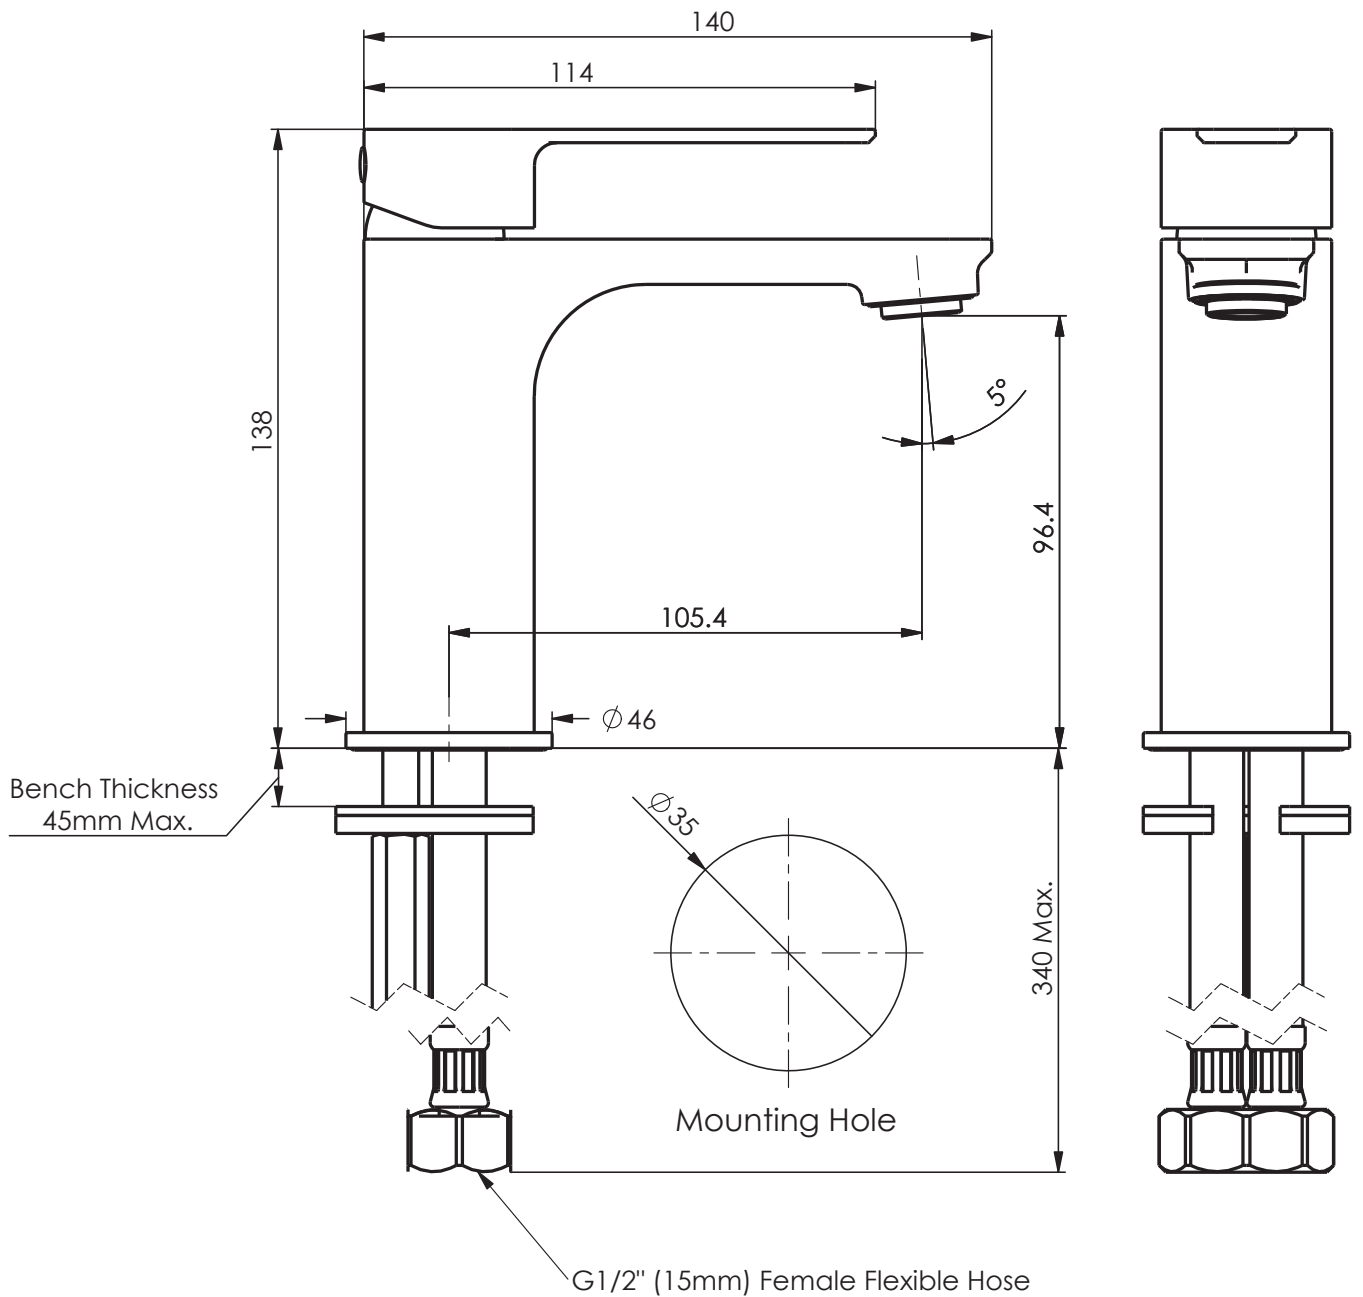

ASTRO II

Basin Mixer

25138001 | T38267 | Chrome
 25138011 | T38267 | Brushed Nickel
 25138071 | T38267 | Matte Black
 25138061 | T38267 | Brushed Brass
 25138091 | T38267 | Gun Metal

WELS 5 Star 6.0L/M
 Fixed Spout