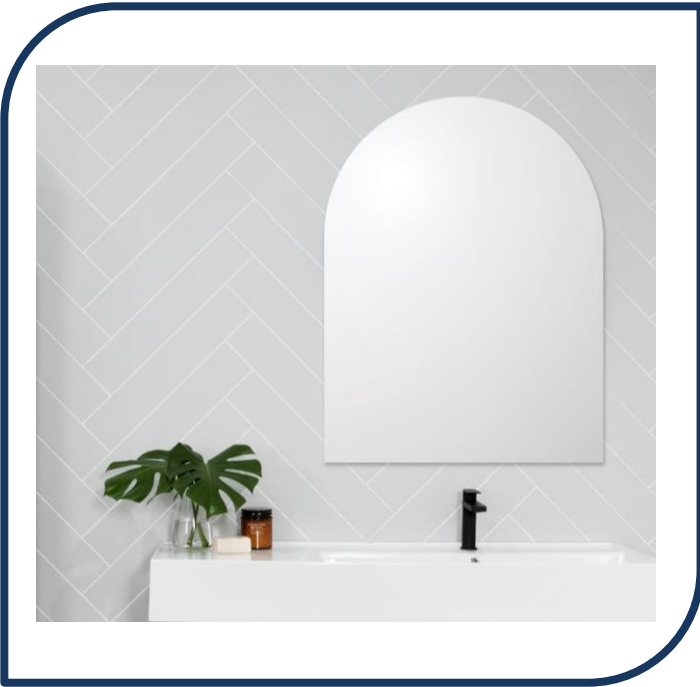

Product Specification Sheet

Arch 750x975 Mirror – SMARCH75976

Complete your look with the latest style and trends in Arch Mirrors

- ✓ Vertical installation only
- ✓ Copper free mirror
- ✓ 750mm by 975mm (also available in 500mm by 900mm, 600mm by 900mm, 900mm by 1050mm)