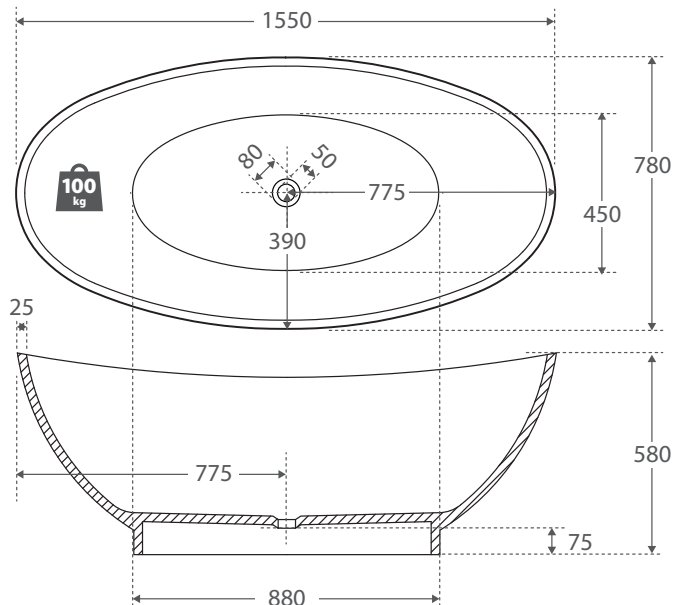

ANTONIA

Free-Standing Cast Stone Bath

- Cast Stone Solid Surface Bath
- Matte white finish
- Modern free-standing style
- Easy to clean finish
- Chrome waste included with bath
- Matte white waste available separately
- Overflow

Product Code: ST19

Length	1550 mm
Width	780 mm
Height	580 mm
Weight	100 kg

Solid Surface Structural Integrity

25 Year Warranty: Replacement on Bath Shell

Solid Surface Finish

5 Year Warranty: Replacement Product or Repair