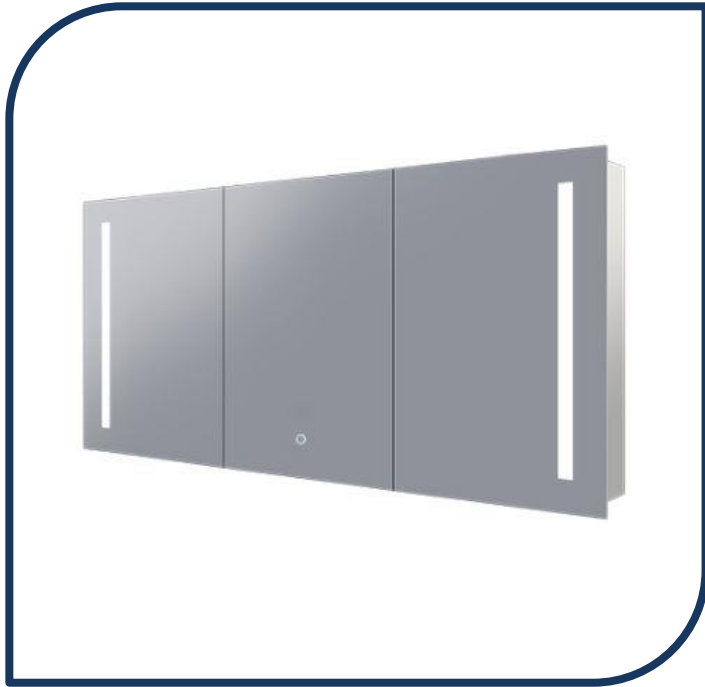

### Amber 1500 Mirror Shaving Cabinet with LED light and Demister – A150D

The Amber collection sleek design creates an illusion of space with additional storage. Designed with dimly lit bathrooms in mind, the LED mirror cabinet lights up your face, making makeup or manscaping applications effortless. The built-in demister defogs the cabinet's glass of any residue.

- ✓ Front Lit LED lighting
- ✓ Demister/Anti fog built in
- ✓ Touch sensor
- ✓ Soft close doors
- ✓ Semi recessable
- ✓ Concealed wire technology
- ✓ Copper Free Mirror
- ✓ Includes adjustable tempered glass shelves