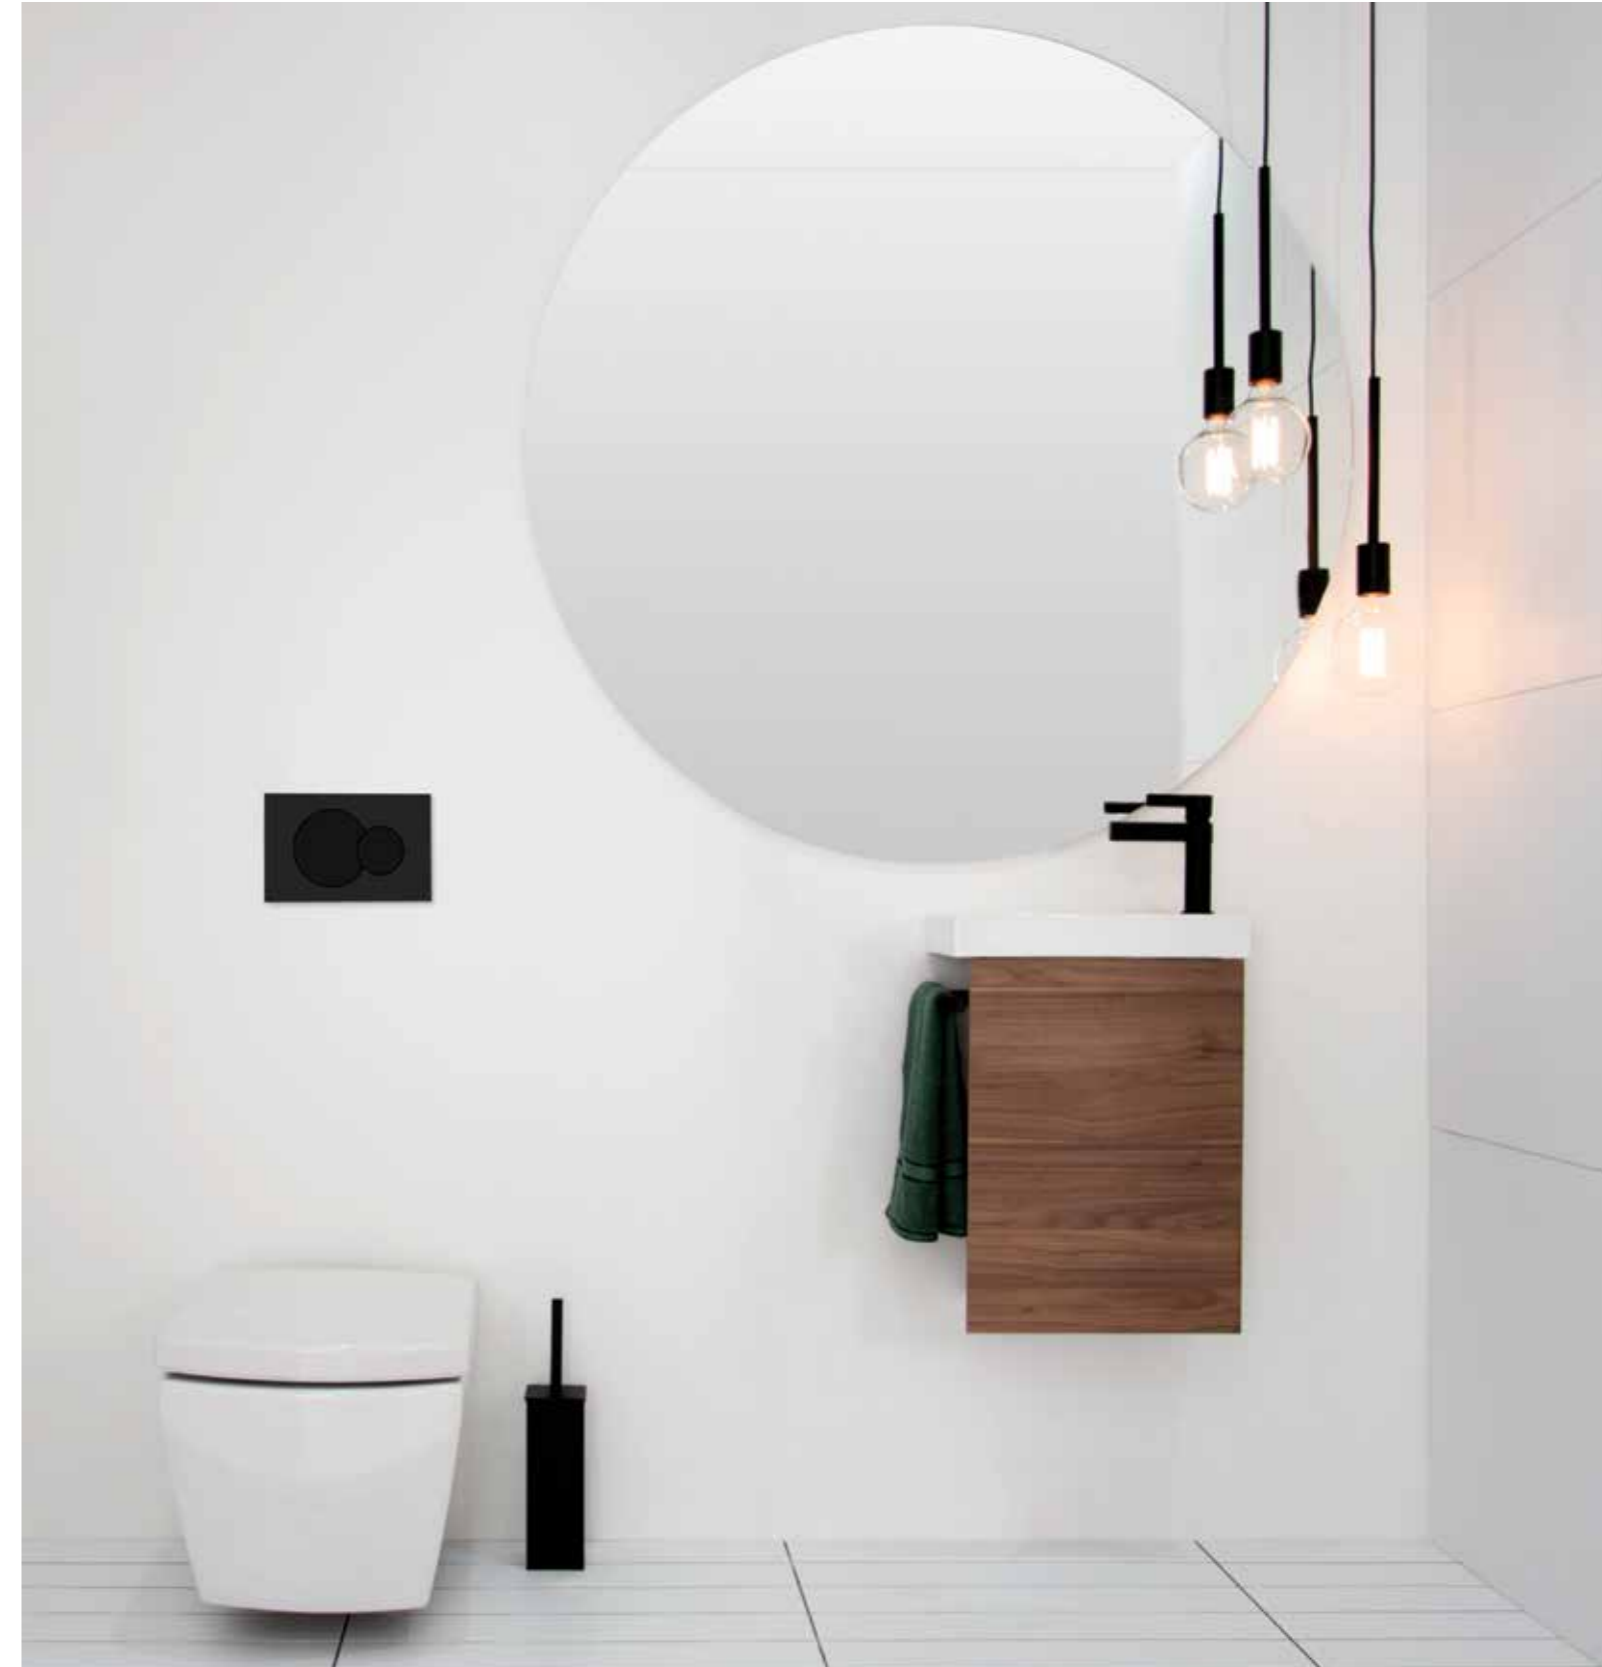

Seek

Smart storage with an integrated hand towel rail.

FEATURES

- Wall hung.
- Durable ceramic top, available in Gloss White or Matte Black.
- Ceramic basin size 400 (W) x 220 (D) x 55mm (H). 2.7L basin capacity.
- Available in the full selection of ADP cabinet finishes.
- Premium graphite interior with adjustable shelf.
- Finger-pull door with soft-close, left or right-hand hinged (tap hole on opposite side to towel ring).
- Integrated Brooklyn Hand Towel Ring, available in *chrome* or *matte black*.
- Universal Plug & Waste to match hand towel ring colour included.

Gloss White ceramic basin
Matte Black Brooklyn Hand Towel Ring

Matte Black ceramic basin
Chrome Brooklyn Hand
Towel Ring

Premium graphite interior

Seek
Notaio Walnut Ravine textured cabinet finish
White ceramic top
Matte Black Hand Towel Ring

Round Polished Edge Mirror
1200mm

Martini Basin Mixer
Matte Black

Soho Toilet Brush
Matte Black

SEEK Overall Depth 220mm

Wall Hung
Overall Height 555mm x Width 400mm

Colour:

Gloss White Top

Matte Black Top