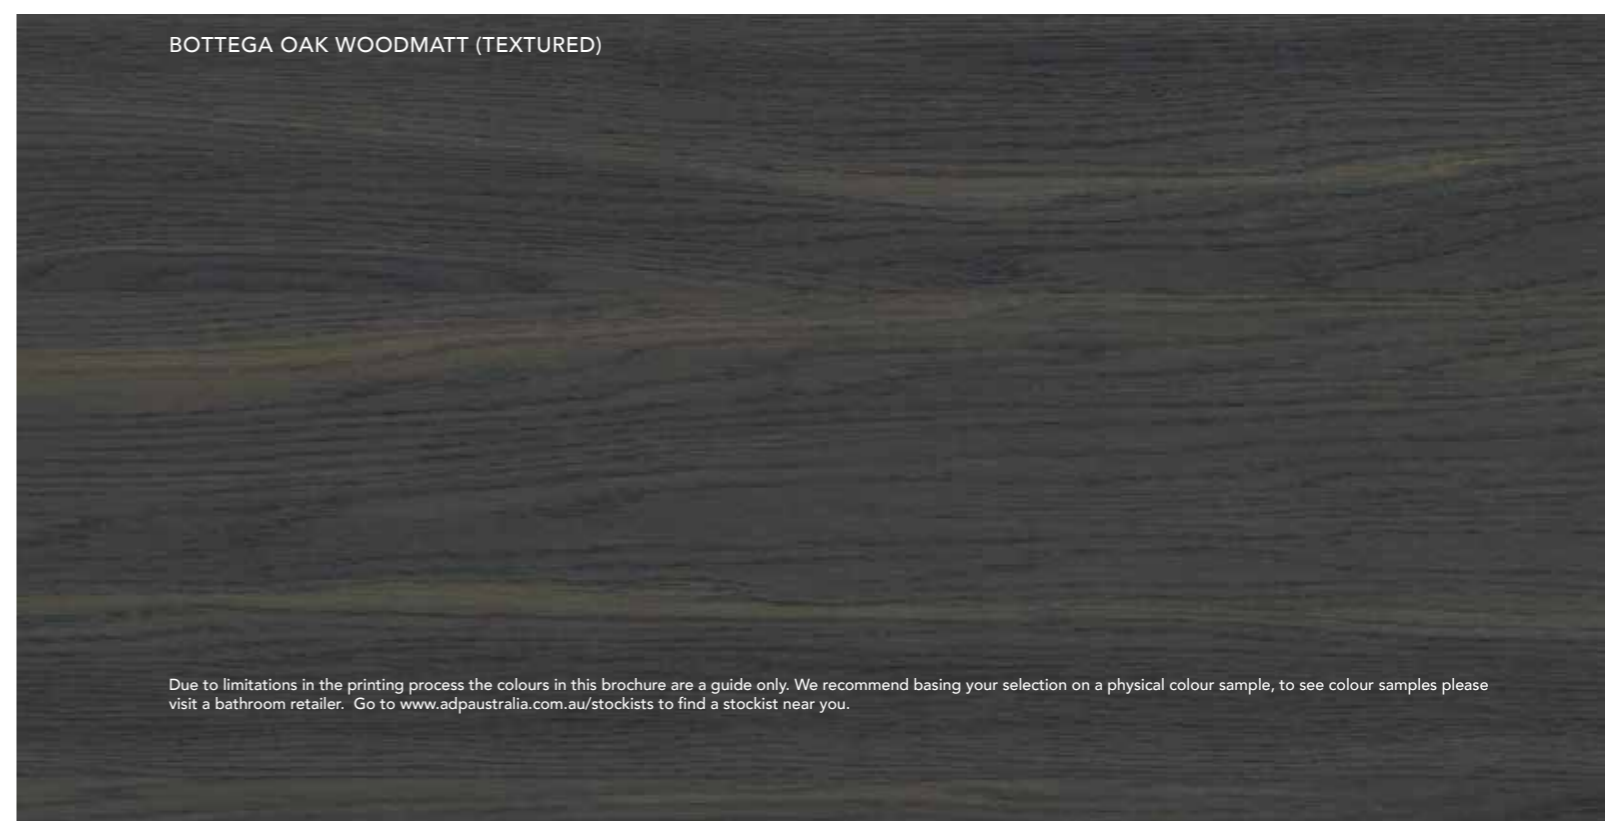

Cabinet Finishes

AGED WALNUT CHALK (TEXTURED)

NOTAIO WALNUT RAVINE (TEXTURED)

ESPRESSO LIGNA NUANCE (TEXTURED)

CHERRY RIFTWOOD NUANCE (TEXTURED)

DOMAIN NUANCE (TEXTURED)

BLACK NUANCE (TEXTURED)

BOTTEGA OAK WOODMATT (TEXTURED)