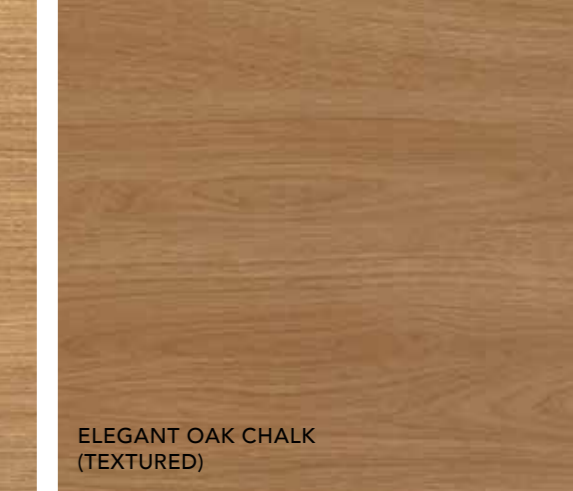

ROCCO LINI (GLOSS SILK OR NATURAL MATTE)

WHITE POLYURETHANE (GLOSS OR MATTE)

PARCHMENT NUANCE (TEXTURED)

POLAR WHITE (SILK)

WHITE PAINTED WOOD (NATURAL)

Due to limitations in the printing process the colours in this brochure are a guide only. We recommend basing your selection on a physical colour sample, to see colour samples please visit a bathroom retailer. Go to www.adpaustralia.com.au/stockists to find a stockist near you.

Cabinet Finishes

CLASSIC OAK NUANCE (TEXTURED)

RAW BIRCH PLY (NATURAL)

SUBLIME TEAK CHALK (TEXTURED)

ELEGANT OAK CHALK (TEXTURED)

RURAL OAK CHALK (TEXTURED)

SEASONED OAK CHALK (TEXTURED)

DISTRESSED WOOD RAVINE (TEXTURED)

TASMANIAN OAK WOODMATT (TEXTURED)

GESSO LINI (GLOSS SILK OR NATURAL MATTE)

PRIME OAK WOODMATT (TEXTURED)

ANGORA OAK WOODMATT (TEXTURED)

Due to limitations in the printing process the colours in this brochure are a guide only. We recommend basing your selection on a physical colour sample, to see colour samples please visit a bathroom retailer. Go to www.adpaustralia.com.au/stockists to find a stockist near you.

Cabinet Finishes

AGED WALNUT CHALK (TEXTURED)

NOTAIO WALNUT RAVINE (TEXTURED)

ESPRESSO LIGNA NUANCE (TEXTURED)

CHERRY RIFTWOOD NUANCE (TEXTURED)

DOMAIN NUANCE (TEXTURED)

BLACK NUANCE (TEXTURED)

BOTTEGA OAK WOODMATT (TEXTURED)