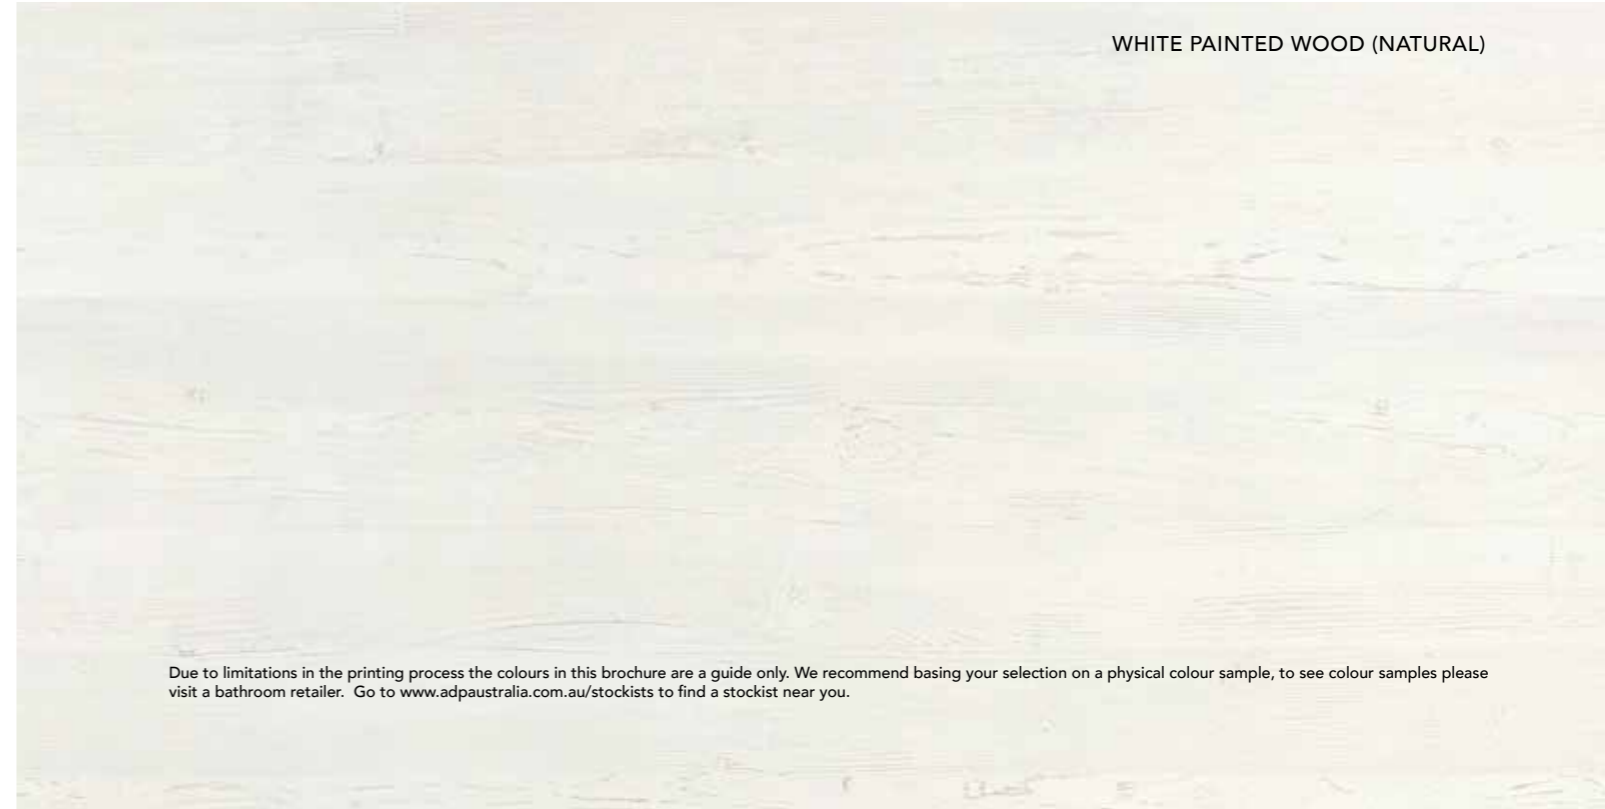

ROCCO LINI (GLOSS SILK OR NATURAL MATTE)

WHITE POLYURETHANE (GLOSS OR MATTE)

PARCHMENT NUANCE (TEXTURED)

POLAR WHITE (SILK)

WHITE PAINTED WOOD (NATURAL)

Due to limitations in the printing process the colours in this brochure are a guide only. We recommend basing your selection on a physical colour sample, to see colour samples please visit a bathroom retailer. Go to www.adpaustralia.com.au/stockists to find a stockist near you.