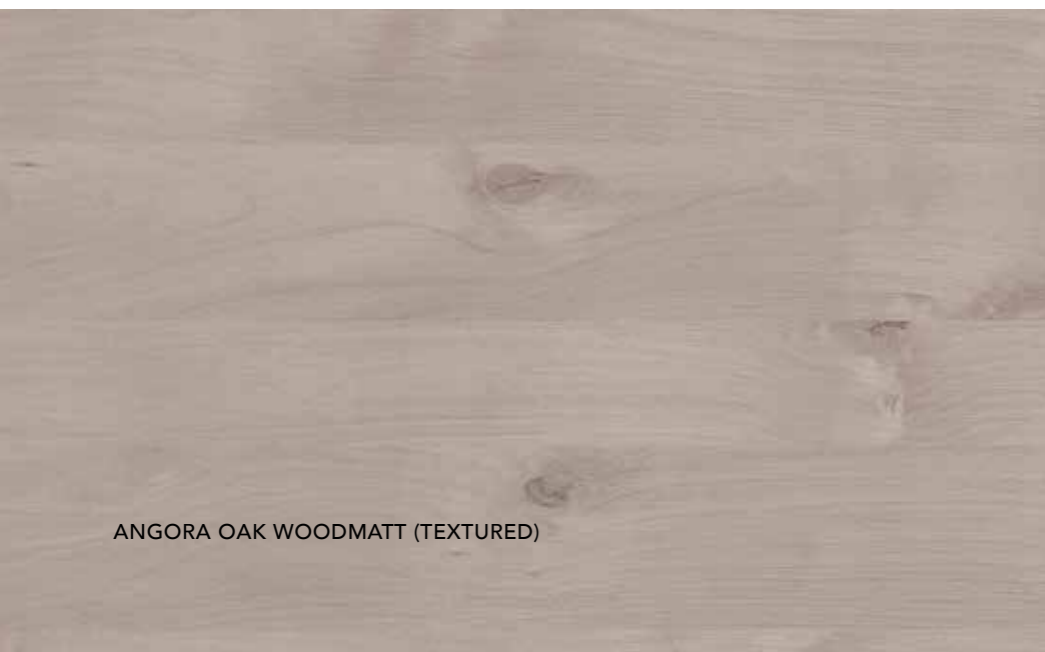

SEASONED OAK CHALK (TEXTURED)

ANGORA OAK WOODMATT (TEXTURED)

Due to limitations in the printing process the colours in this brochure are a guide only. We recommend basing your selection on a physical colour sample, to see colour samples please visit a bathroom retailer. Go to www.adpaustralia.com.au/stockists to find a stockist near you.