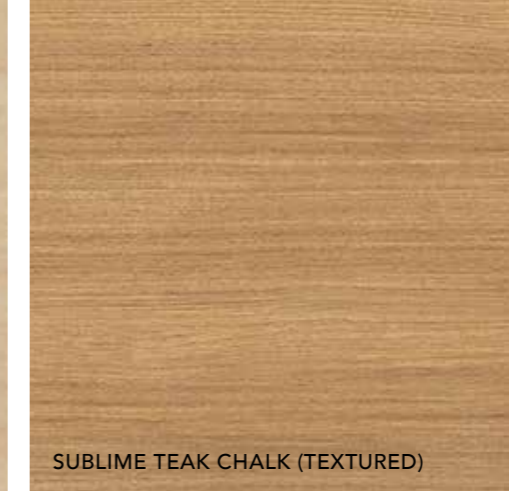

Cabinet Finishes

FOX TEAKWOOD CHALK (TEXTURED)

DELANA OAK CHALK (TEXTURED)

ANTICO OAK WOODMATT (TEXTURED)

CONCRETE FORMWOOD CHALK (TEXTURED)

MILTON MOON GREY POLYURETHANE (MATTE ONLY)

CHALKY TEAK NUANCE (TEXTURED)

ROCCO LINI (GLOSS SILK OR NATURAL MATTE)

WHITE POLYURETHANE (GLOSS OR MATTE)

PARCHMENT NUANCE (TEXTURED)

POLAR WHITE (SILK)

WHITE PAINTED WOOD (NATURAL)

Due to limitations in the printing process the colours in this brochure are a guide only. We recommend basing your selection on a physical colour sample, to see colour samples please visit a bathroom retailer. Go to www.adpaustralia.com.au/stockists to find a stockist near you.

Cabinet Finishes

CLASSIC OAK NUANCE (TEXTURED)

RAW BIRCH PLY (NATURAL)

SUBLIME TEAK CHALK (TEXTURED)

ELEGANT OAK CHALK (TEXTURED)

RURAL OAK CHALK (TEXTURED)

SEASONED OAK CHALK (TEXTURED)

DISTRESSED WOOD RAVINE (TEXTURED)