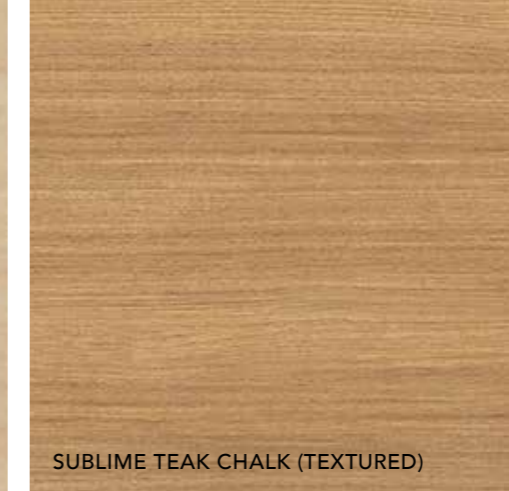

WHITE POLYURETHANE (GLOSS OR MATTE)

PARCHMENT NUANCE (TEXTURED)

POLAR WHITE (SILK)

WHITE PAINTED WOOD (NATURAL)

Due to limitations in the printing process the colours in this brochure are a guide only. We recommend basing your selection on a physical colour sample, to see colour samples please visit a bathroom retailer. Go to www.adpaustralia.com.au/stockists to find a stockist near you.

Cabinet Finishes

CLASSIC OAK NUANCE (TEXTURED)

RAW BIRCH PLY (NATURAL)

SUBLIME TEAK CHALK (TEXTURED)

ELEGANT OAK CHALK (TEXTURED)

RURAL OAK CHALK (TEXTURED)

SEASONED OAK CHALK (TEXTURED)

DISTRESSED WOOD RAVINE (TEXTURED)