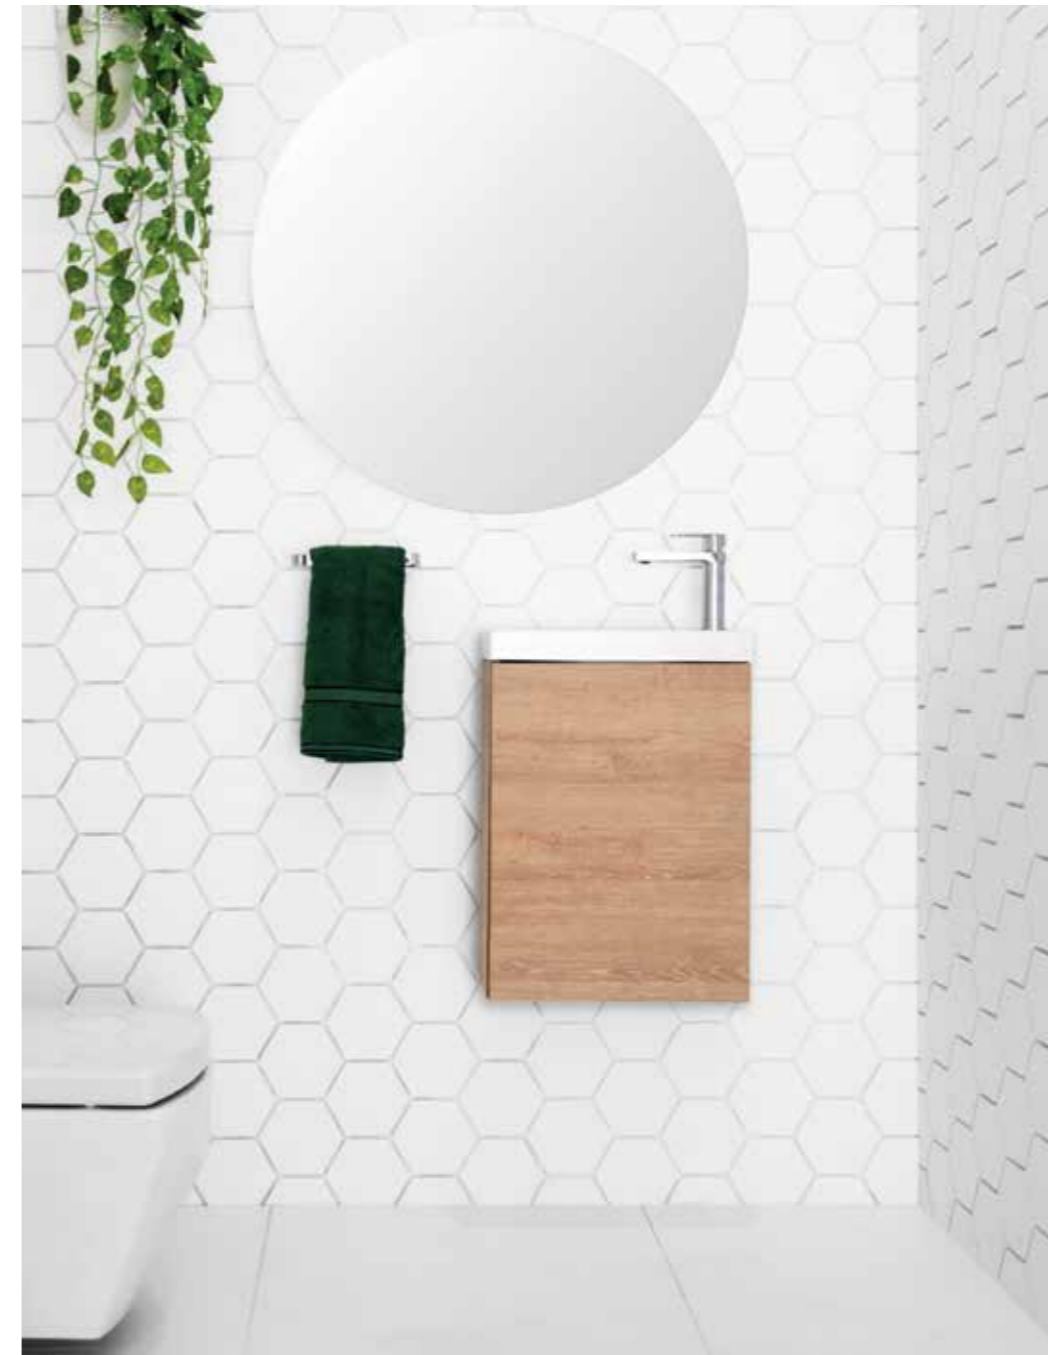

Petite

Slimline cabinet design with maximum basin size.

FEATURES

- Wall hung or detachable kickboard.
- Petite Rail and Petite Shelf also available.
- European cast marble top with overflow, reversible left or right.
- 400mm or 550mm top with 220mm projection. 1L capacity to overflow.
- Available in the full selection of ADP cabinet finishes.
- Exposed interior with adjustable shelf*.
- Bevel-grip finger-pull door with soft-close, left or right-hand hinged.
- Universal Plug & Waste included, *Chrome* (more colours available at an additional charge).

* Woodgrain cabinets feature a matching woodgrain interior. White polyurethane cabinets feature a white satin interior, Matte Milton Moon Grey features a grey satin interior and Matte Black features a black satin interior.

Petite 400, Wall Hung
Rural Oak Chalk textured cabinet finish
European Cast Marble Top

Round Polished Edge Mirror 750mm,

Cosmopolitan Basin Mixer
Chrome

Brooklyn Hand Towel Ring
Chrome

PETITE Overall depth 220mm