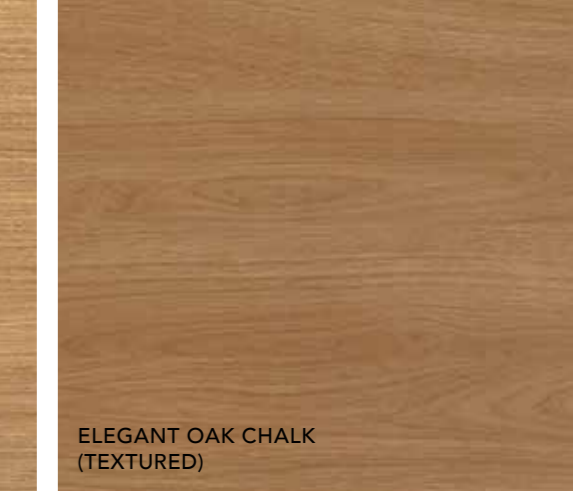

WHITE POLYURETHANE (GLOSS OR MATTE)

PARCHMENT NUANCE (TEXTURED)

POLAR WHITE (SILK)

WHITE PAINTED WOOD (NATURAL)

Due to limitations in the printing process the colours in this brochure are a guide only. We recommend basing your selection on a physical colour sample, to see colour samples please visit a bathroom retailer. Go to www.adpaustralia.com.au/stockists to find a stockist near you.

Cabinet Finishes

CLASSIC OAK NUANCE (TEXTURED)

RAW BIRCH PLY (NATURAL)

SUBLIME TEAK CHALK (TEXTURED)

ELEGANT OAK CHALK (TEXTURED)

RURAL OAK CHALK (TEXTURED)

SEASONED OAK CHALK (TEXTURED)

DISTRESSED WOOD RAVINE (TEXTURED)

TASMANIAN OAK WOODMATT (TEXTURED)

GESSO LINI (GLOSS SILK OR NATURAL MATTE)

PRIME OAK WOODMATT (TEXTURED)

ANGORA OAK WOODMATT (TEXTURED)

Due to limitations in the printing process the colours in this brochure are a guide only. We recommend basing your selection on a physical colour sample, to see colour samples please visit a bathroom retailer. Go to www.adpaustralia.com.au/stockists to find a stockist near you.

Cabinet Finishes

AGED WALNUT CHALK (TEXTURED)

NOTAIO WALNUT RAVINE (TEXTURED)

ESPRESSO LIGNA NUANCE (TEXTURED)

CHERRY RIFTWOOD NUANCE (TEXTURED)

DOMAIN NUANCE (TEXTURED)

BLACK NUANCE (TEXTURED)

BOTTEGA OAK WOODMATT (TEXTURED)