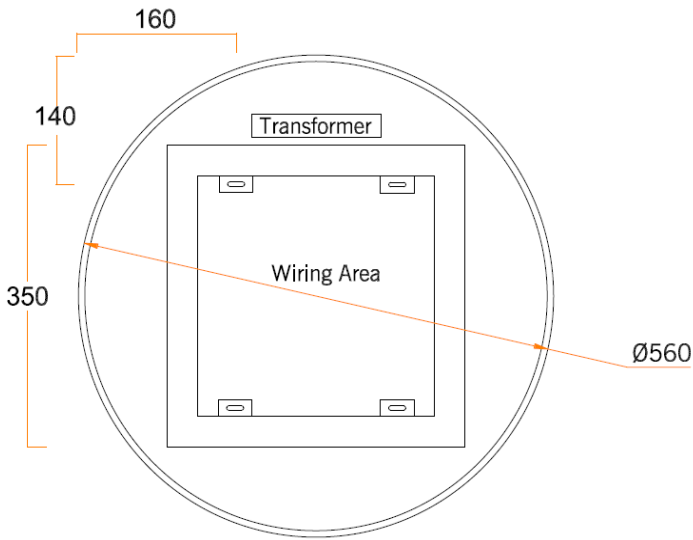

Ablaze Premium Back-lit Mirrors

Stock Code	Light	Size (mm)	Output (W)
RS600C	Cool	600 ø x D43	41 Watts