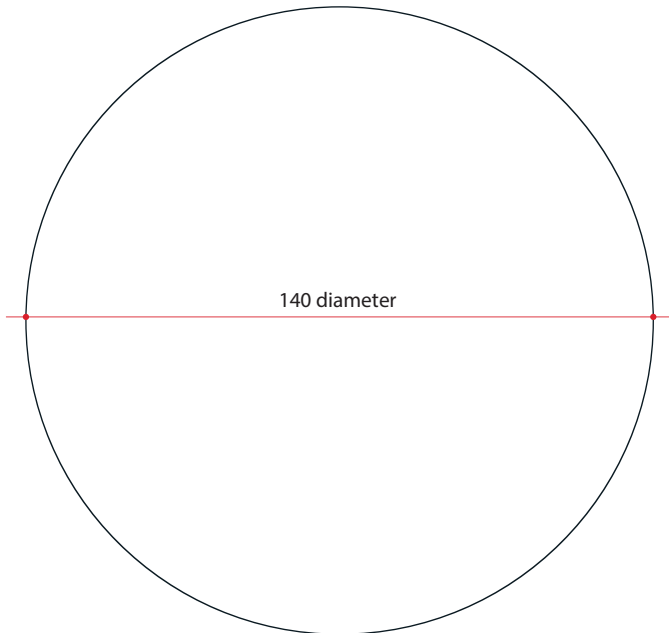

3x Magnification Mirror

Note: All dimensions are in millimetres (mm)

Stock Code	Mirror Size (mm)	Magnetic Strip Size (mm)	Shape	Mounting
RM1403M	140mm	140mm x 400mm x 1mm	Round	Magnetic

One year warranty