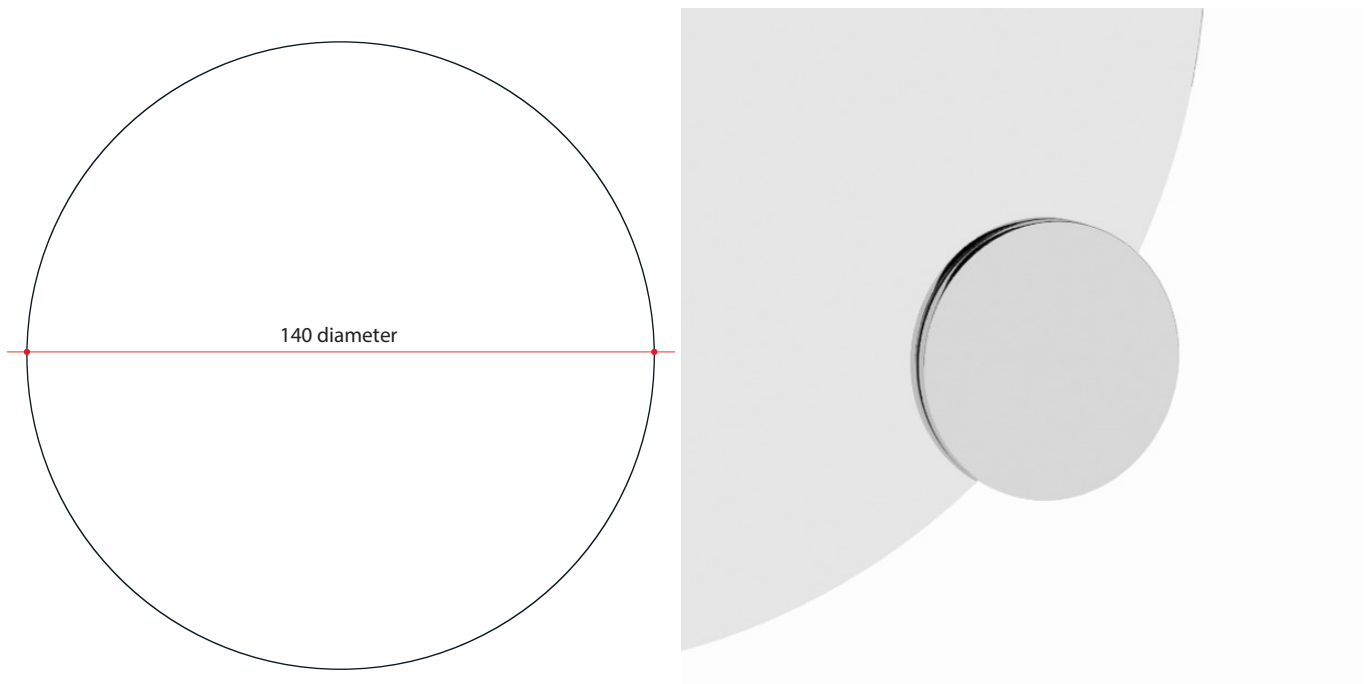

3x Magnification Mirror

Note: All dimensions are in millimetres (mm)

Stock Code	Size (mm)	Shape	Mounting
RM1403C	140mm	Round	Clip On

One year warranty

3x Magnification

DIY Install

Suitable for use on 4-5mm mirrors