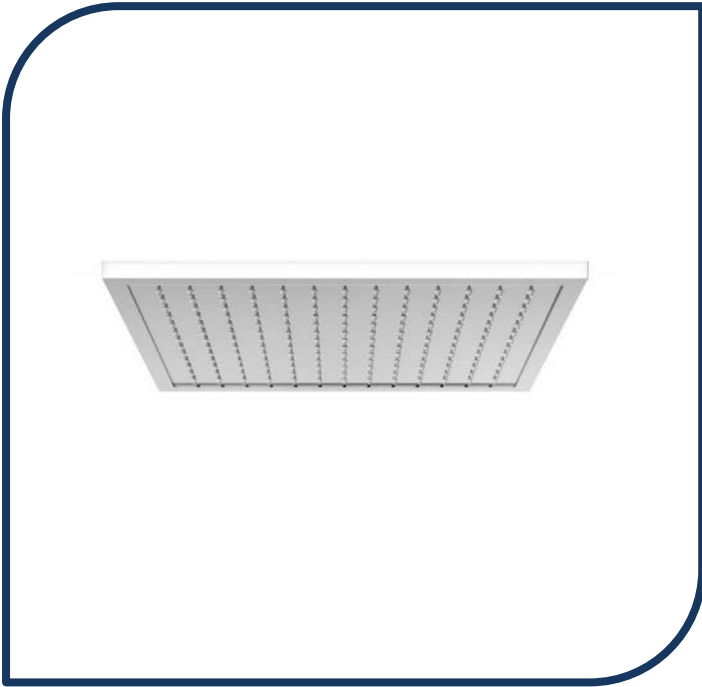

### Vivid Slimline Flush Mount Ceiling Shower Square - VS5091-00

- ✓ 314x314mm square ceiling shower rose
- ✓ Includes ceiling flush mounted bracket and shower rose
- ✓ Connection to water supply with flexi hose, no shower arm needed
- ✓ WELS 3 star, 9l/min
- ✓ Stainless steel constructed rose with a chrome plated finish