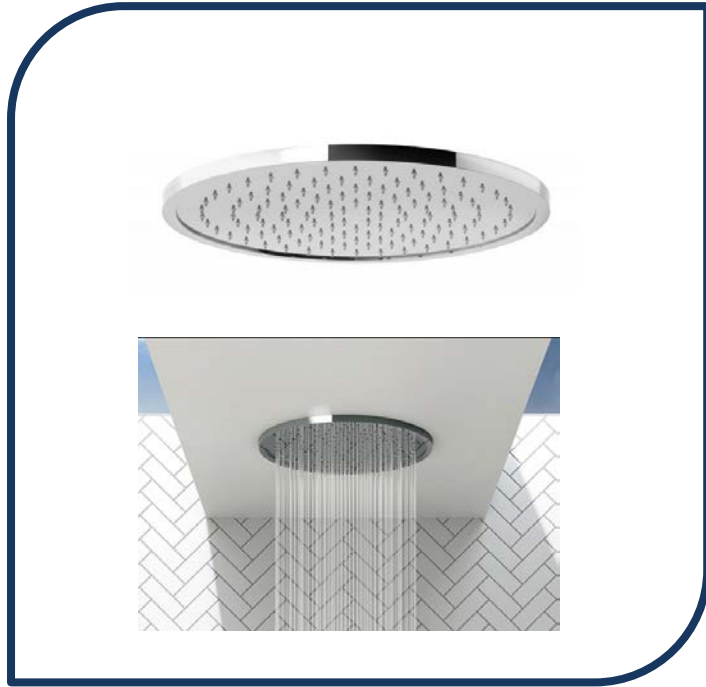

### Vivid Slimline Flush Mount Ceiling Shower Round - VS5090-00

- ✓ 314mm round ceiling shower rose
- ✓ Includes ceiling flush mounted bracket and shower rose
- ✓ Connection to water supply with flexi hose, no shower arm needed
- ✓ WELS 3 star, 9l/min
- ✓ Stainless steel constructed rose with a chrome plated finish