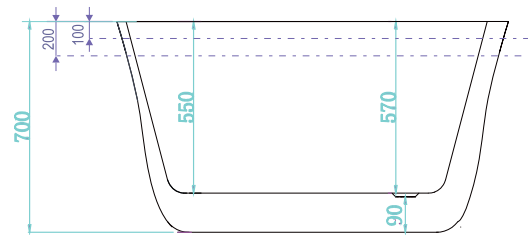

LINDO 1300

Freestanding Bath

LINDO 1300 FREESTANDING SOAKER BATH

The Lindo is a modern, soaker style freestanding bath. The increased internal depth, allows for full body immersion and bathing comfort, while the shorter length saves on bathroom space. The reduced internal surface area of the bath means water temperature is maintained for longer.

Model Code

- LI1300W

SIZE (l)x(w)x(h)

- 1300 x 800 x 700 mm

CAPACITY BELOW BATH RIM (APPROX.)

- 100mm ~ 300 Litres
- 200mm ~ 260 Litres

NET WEIGHT

- 48 Kg

KEY FEATURES

- Rectangle soaker style freestanding bath
- Exclusive Decina design
- Adjustable self supporting feet for easy installation
- Extra depth for full body submersion
- Made to AS/NZ standard: 2023/1995
- High gloss white
- Scratch resistant
- Resistant to harsh chemical cleaners
- End waste position
- Plug & waste not included

MATERIAL

- Premium Sanitary Grade Acrylic

WARRANTY:

- Ten year warranty -
  Conditions apply please see website for details