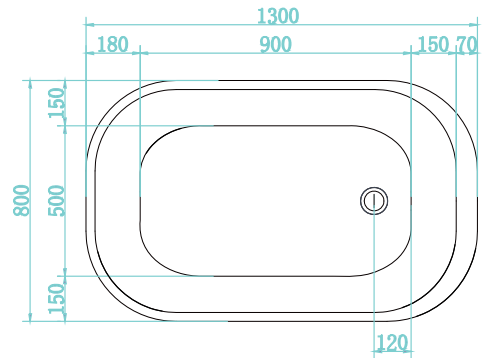

LINDO 1300

Freestanding Bath

LINDO 1300 FREESTANDING SOAKER BATH

The Lindo is a modern, soaker style freestanding bath. The increased internal depth, allows for full body immersion and bathing comfort, while the shorter length saves on bathroom space. The reduced internal surface area of the bath means water temperature is maintained for longer.

Model Code

- LI1300W

SIZE (l)x(w)x(h)

- 1300 x 800 x 700 mm

CAPACITY BELOW BATH RIM (APPROX.)

- 100mm ~ 300 Litres
- 200mm ~ 260 Litres

NET WEIGHT

- 48 Kg

KEY FEATURES

- Rectangle soaker style freestanding bath
- Exclusive Decina design
- Adjustable self supporting feet for easy installation
- Extra depth for full body submersion
- Made to AS/NZ standard: 2023/1995
- High gloss white
- Scratch resistant
- Resistant to harsh chemical cleaners
- End waste position
- Plug & waste not included

MATERIAL

- Premium Sanitary Grade Acrylic

WARRANTY:

- Ten year warranty -
  Conditions apply please see website for details