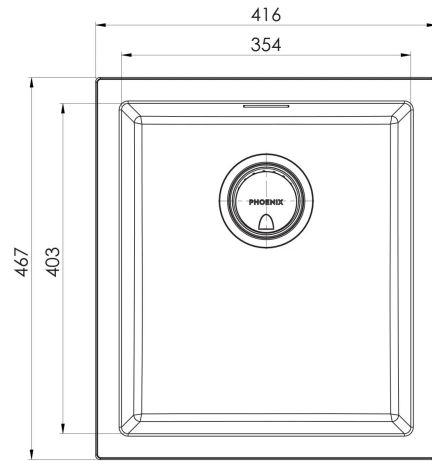

5000 SERIES SINKS

5000 SERIES SINGLE BOWL SINK

SPECIFICATIONS

28 Litre Capacity

AVAILABLE IN

312-0002-10
Matte Black

312-0002-80
Matte White

INFORMATION

Please visit <https://www.phoenixtapware.com.au/warranty> to view the full warranty

While we aim to ensure the specifications shown are correct at time of printing, Phoenix Tapware reserves the right to make modifications without prior notice. Always use the physical product measurements for mark-ups and roughing-in as the line drawing shown may differ from the actual product over time. All measurements are shown in millimetres. Colours may vary from image shown.