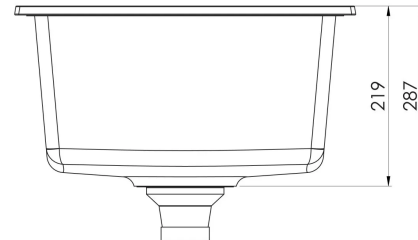

5000 SERIES SINKS

5000 SERIES SINGLE BOWL SINK

SPECIFICATIONS

28 Litre Capacity

AVAILABLE IN

312-0002-10
Matte Black

312-0002-80
Matte White

INFORMATION

Please visit <https://www.phoenixtapware.com.au/warranty> to view the full warranty

While we aim to ensure the specifications shown are correct at time of printing, Phoenix Tapware reserves the right to make modifications without prior notice. Always use the physical product measurements for mark-ups and roughing-in as the line drawing shown may differ from the actual product over time. All measurements are shown in millimetres. Colours may vary from image shown.