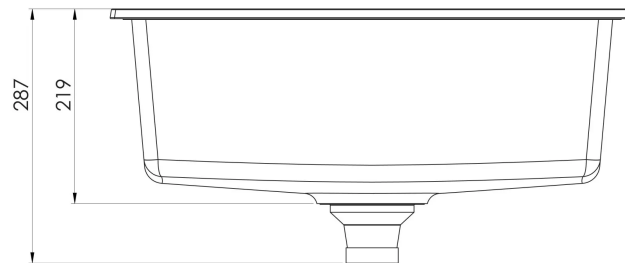

5000 SERIES SINKS

5000 SERIES LARGE SINGLE BOWL SINK

SPECIFICATIONS

42 Litre Capacity

AVAILABLE IN

312-1002-10
Matte Black

312-1002-80
Matte White

INFORMATION

Please visit <https://www.phoenixtapware.com.au/warranty> to view the full warranty

While we aim to ensure the specifications shown are correct at time of printing, Phoenix Tapware reserves the right to make modifications without prior notice. Always use the physical product measurements for mark-ups and roughing-in as the line drawing shown may differ from the actual product over time. All measurements are shown in millimetres. Colours may vary from image shown.