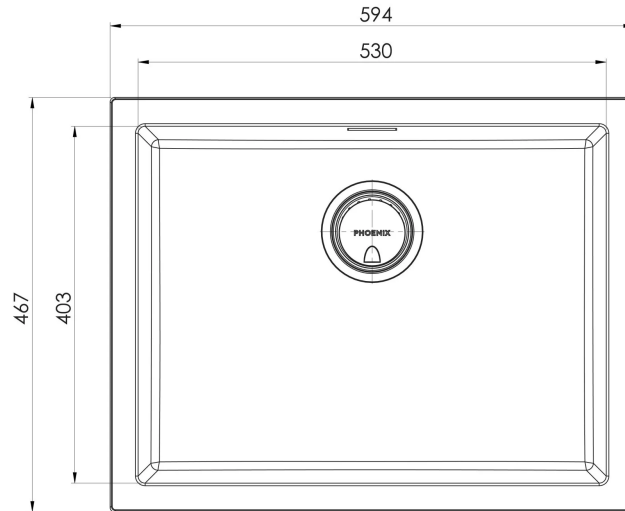

5000 SERIES SINKS

5000 SERIES LARGE SINGLE BOWL SINK

SPECIFICATIONS

42 Litre Capacity

AVAILABLE IN

312-1002-10
Matte Black

312-1002-80
Matte White

INFORMATION

Please visit <https://www.phoenixtapware.com.au/warranty> to view the full warranty

While we aim to ensure the specifications shown are correct at time of printing, Phoenix Tapware reserves the right to make modifications without prior notice. Always use the physical product measurements for mark-ups and roughing-in as the line drawing shown may differ from the actual product over time. All measurements are shown in millimetres. Colours may vary from image shown.