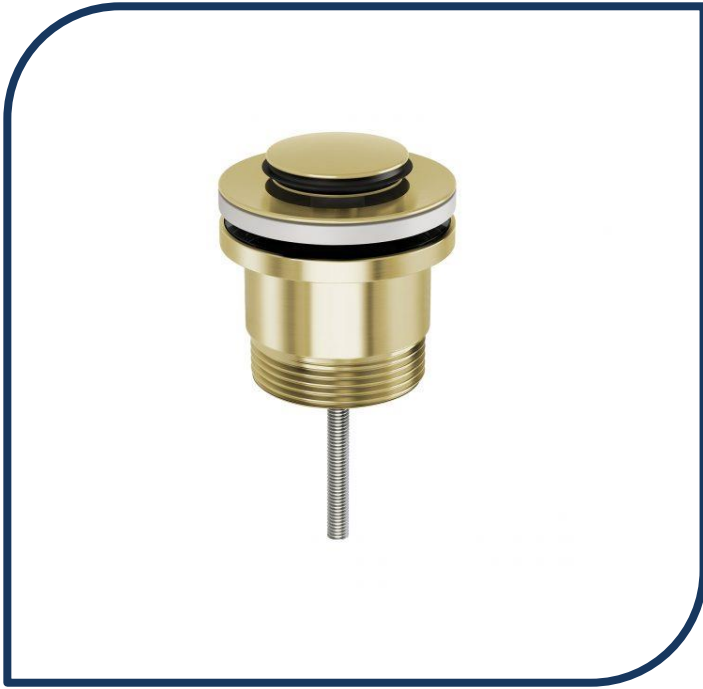

Product Specification Sheet

40mm Flat Pop Up Universal Waste Brushed Gold – 800-8910-12

Your beautiful bathroom basin simply wouldn't be complete without a stunning pop-up waste.

- ✓ Suitable for both standard and over-flow basins and baths, specifying 32mm waste
- ✓ Connects to 40mm pipework (Australian standards)
- ✓ Pull out plug for easy cleaning
- ✓ Durable, high quality finish
- ✓ Brushed Gold finish (also available in brushed nickel, gunmetal, chrome and matte black)