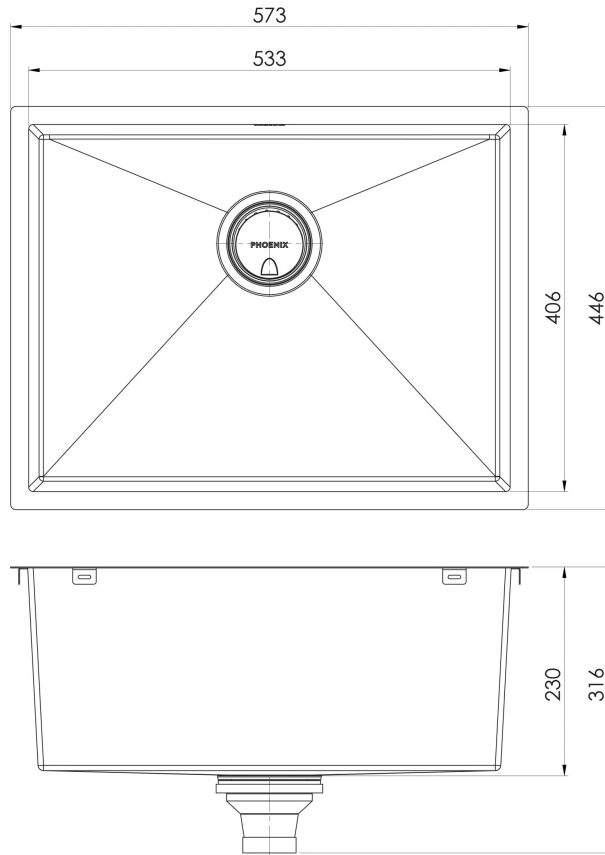

4000 SERIES SINKS

4000 SERIES LARGE SINGLE BOWL SINK

SPECIFICATIONS

AVAILABLE IN

310-1002-51
Stainless Steel

INFORMATION

MAINTENANCE AND CARE:

- All surfaces should be cleaned with mild liquid detergent or soap and water.
- Do not use cream cleaners or citrus based cleaning products, as they are abrasive.
- Use of unsuitable cleaning agents may damage the surface.
- Any damage caused in this way will not be covered by warranty.

Please visit <https://www.phoenixtapware.com.au/warranty> to view the full warranty

47 Litre Capacity

While we aim to ensure the specifications shown are correct at time of printing, Phoenix Tapware reserves the right to make modifications without prior notice. Always use the physical product measurements for mark-ups and roughing-in as the line drawing shown may differ from the actual product over time. All measurements are shown in millimetres. Colours may vary from image shown.

Ph: +61 3 9780 4200
07/09/2023
phoenixtapware.com.au