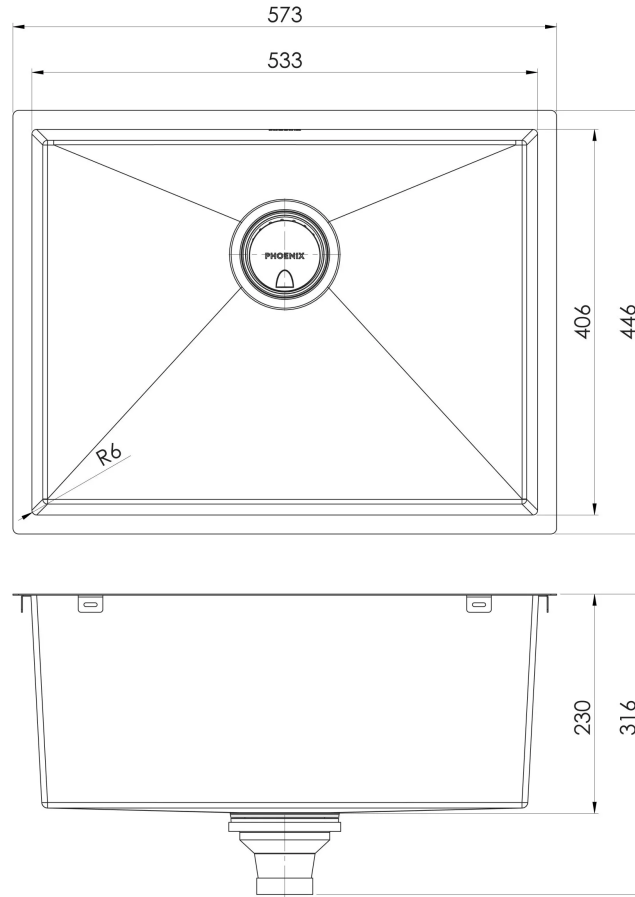

4000 SERIES SINKS

4000 SERIES LARGE SINGLE BOWL SINK

SPECIFICATIONS

47 Litre Capacity

AVAILABLE IN

310-1002-51
Stainless Steel

310-1002-16
Brushed Black

INFORMATION

Please visit <https://www.phoenixtapware.com.au/warranty> to view the full warranty

While we aim to ensure the specifications shown are correct at time of printing, Phoenix Tapware reserves the right to make modifications without prior notice. Always use the physical product measurements for mark-ups and roughing-in as the line drawing shown may differ from the actual product over time. All measurements are shown in millimetres. Colours may vary from image shown.