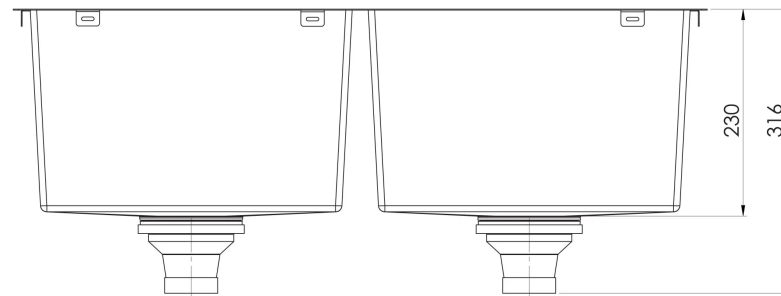

4000 SERIES SINKS

4000 SERIES DOUBLE BOWL SINK

SPECIFICATIONS

33 Litre Capacity Each Bowl

AVAILABLE IN

310-2002-51
Stainless Steel

310-2002-16
Brushed Black

INFORMATION