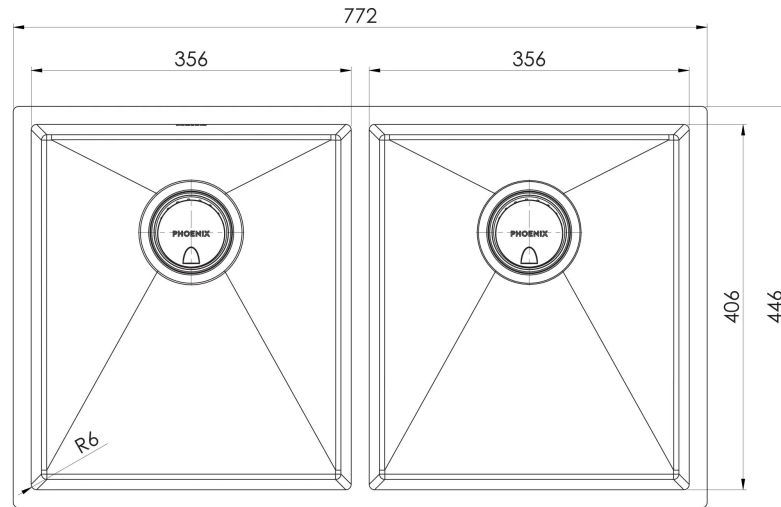

4000 SERIES SINKS

4000 SERIES DOUBLE BOWL SINK

SPECIFICATIONS

33 Litre Capacity Each Bowl

AVAILABLE IN

310-2002-51
Stainless Steel

310-2002-16
Brushed Black

INFORMATION

Please visit <https://www.phoenixtapware.com.au/warranty> to view the full warranty

While we aim to ensure the specifications shown are correct at time of printing, Phoenix Tapware reserves the right to make modifications without prior notice. Always use the physical product measurements for mark-ups and roughing-in as the line drawing shown may differ from the actual product over time. All measurements are shown in millimetres. Colours may vary from image shown.